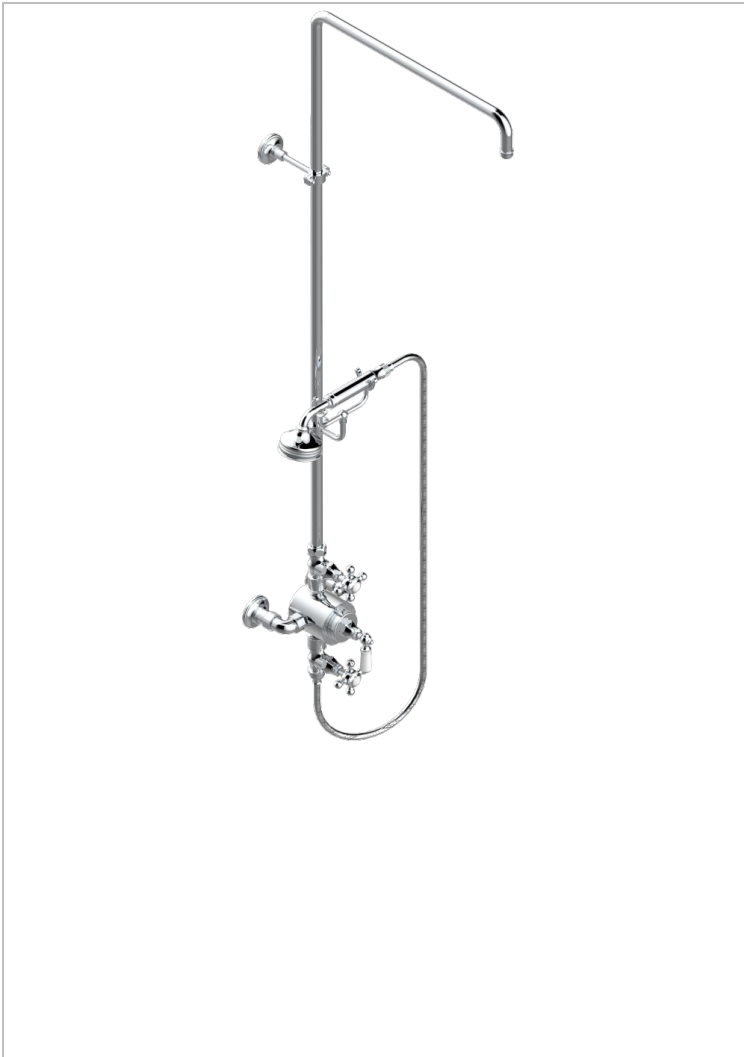

Exposed thermostatic shower mixer 2 volume controls, column and handshower on cradle - 6" centres (no showerhead)

CHARACTERISTIC

- 1900
- Exposed thermostatic shower mixer 2 volume controls, column and handshower on cradle - 6" centres (no showerhead)

AVAILABLE FINITIONS

Black ceram - D30
 Blush PVD - H62
 Brass color PVD - H49
 Brown bronze color PVD - F33
 Chrome polished - A02
 Chrome polished / gold polished - G02

Copper antique matt, coated - H07
 Gold color PVD - H52
 Gold mat - F07
 Gold polished - F01
 Graphite PVD - H64
 Light coated bronze - D01

Matt Umber PVD - H67
 Matt blush PVD - H60
 Matt brass color PVD - H50
 Matt brown bronze color PVD - F34
 Matt chrome (American satin) - C02
 Matt gold color PVD - H53

Matt graphite PVD - H65
 Matt nickel (American satin) - C01
 Matt nickel color PVD - H56
 Natural smoked Brass - A13
 Nickel antique / Sovereign - H28
 Nickel color PVD - H55

Nickel polished - B01
 Soft gold - F30
 Soft matt gold - F31
 Umber PVD - H66