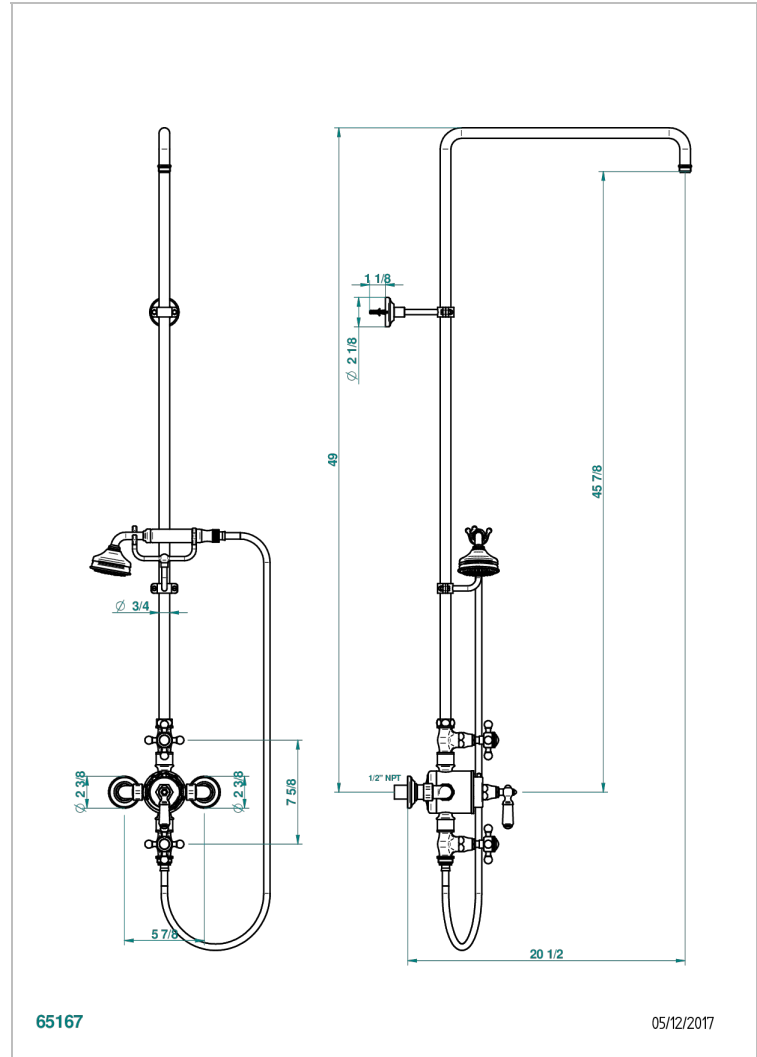

Exposed thermostatic shower mixer 2 volume controls, column and handshower on cradle - 6" centres (no showerhead)

CHARACTERISTIC

- 1900
- Exposed thermostatic shower mixer 2 volume controls, column and handshower on cradle - 6" centres (no showerhead)

AVAILABLE FINITIONS

Black ceram - D30
 Blush PVD - H62
 Brass color PVD - H49
 Brown bronze color PVD - F33
 Chrome polished - A02
 Chrome polished / gold polished - G02

Copper antique matt, coated - H07
 Gold color PVD - H52
 Gold mat - F07
 Gold polished - F01
 Graphite PVD - H64
 Light coated bronze - D01

Matt Umber PVD - H67
 Matt blush PVD - H60
 Matt brass color PVD - H50
 Matt brown bronze color PVD - F34
 Matt chrome (American satin) - C02
 Matt gold color PVD - H53

Matt graphite PVD - H65
 Matt nickel (American satin) - C01
 Matt nickel color PVD - H56
 Natural smoked Brass - A13
 Nickel antique / Sovereign - H28
 Nickel color PVD - H55

Nickel polished - B01
 Soft gold - F30
 Soft matt gold - F31
 Umber PVD - H66