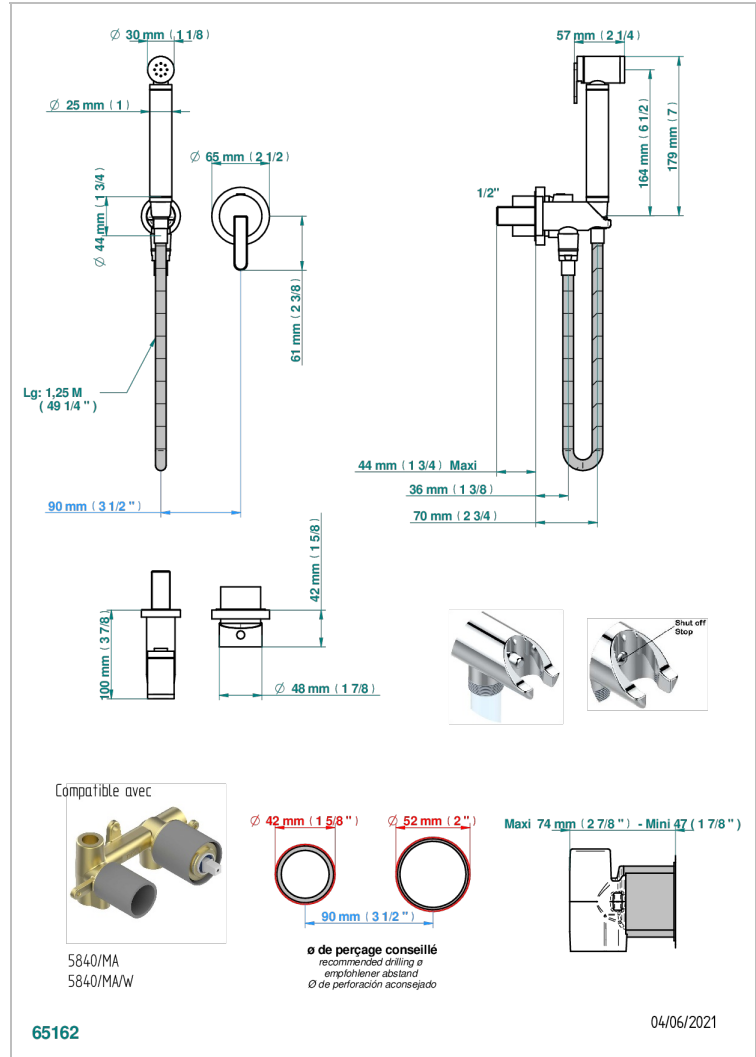

METAMORPHOSE CARBON

G6C-5840/MBG

Trim only for WC douche including: trigger spray, wall mounted single lever mixer, reinforced hose (49 1/4"), wall outlet with integrated elbow with safety stopper

CHARACTERISTIC

- ACS : 19ACCLY412

STANDARDS

RELATED SKU'S

- Ref. G00-5840/MAUS Rough parts for concealed wall-mounted mixer with 1/2" outlet

AVAILABLE FINITIONS

Black ceram - D30
Blush PVD - H62
Brass color PVD - H49
Brown bronze color PVD - F33
Chrome polished - A02
Copper antique matt, coated - H07