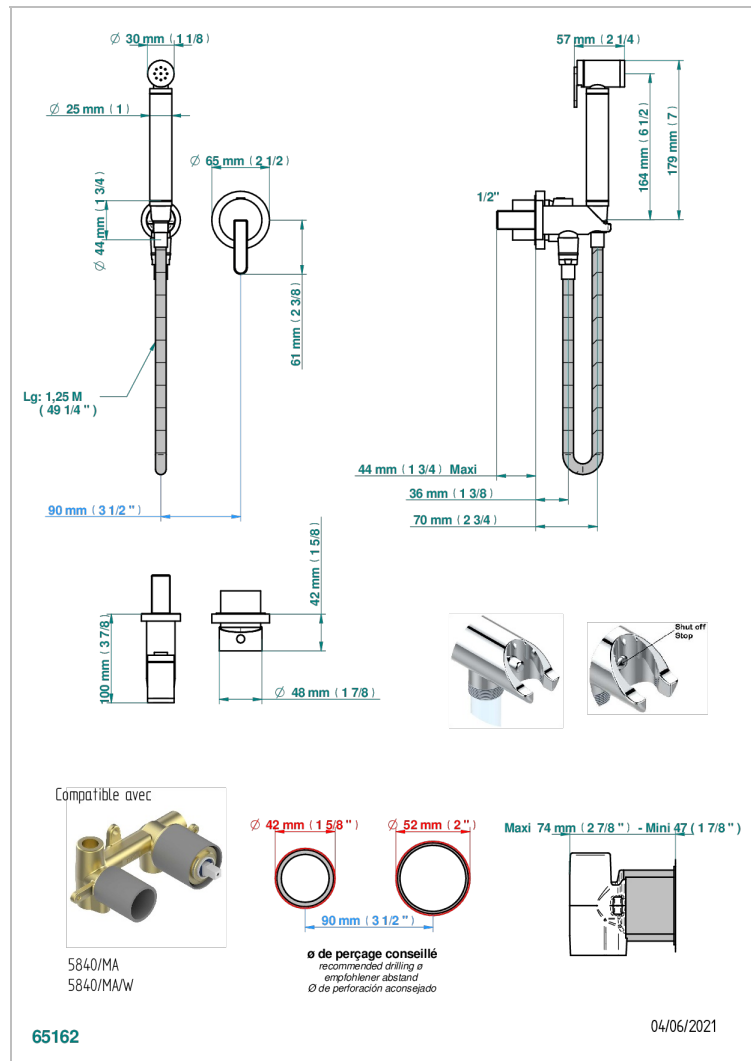

METAMORPHOSE CARBON

G6C-5840/MBG

Trim only for WC douche including: trigger spray, wall mounted single lever mixer, reinforced hose (1.25m), wall outlet with integrated elbow with safety stopper

CHARACTERISTIC

- ACS : 19ACCLY412

STANDARDS

RELATED SKU'S

- Ref. G00-5840/MA/W Rough parts for concealed wall-mounted mixer with 1/2" outlet, for WC douche - WRAS approved

AVAILABLE FINITIONS

Antique nickel - H28
Black ceram - D30
Blush PVD - H62
Brass color PVD - H49
Brown bronze color PVD - F33
Gold color PVD - H52