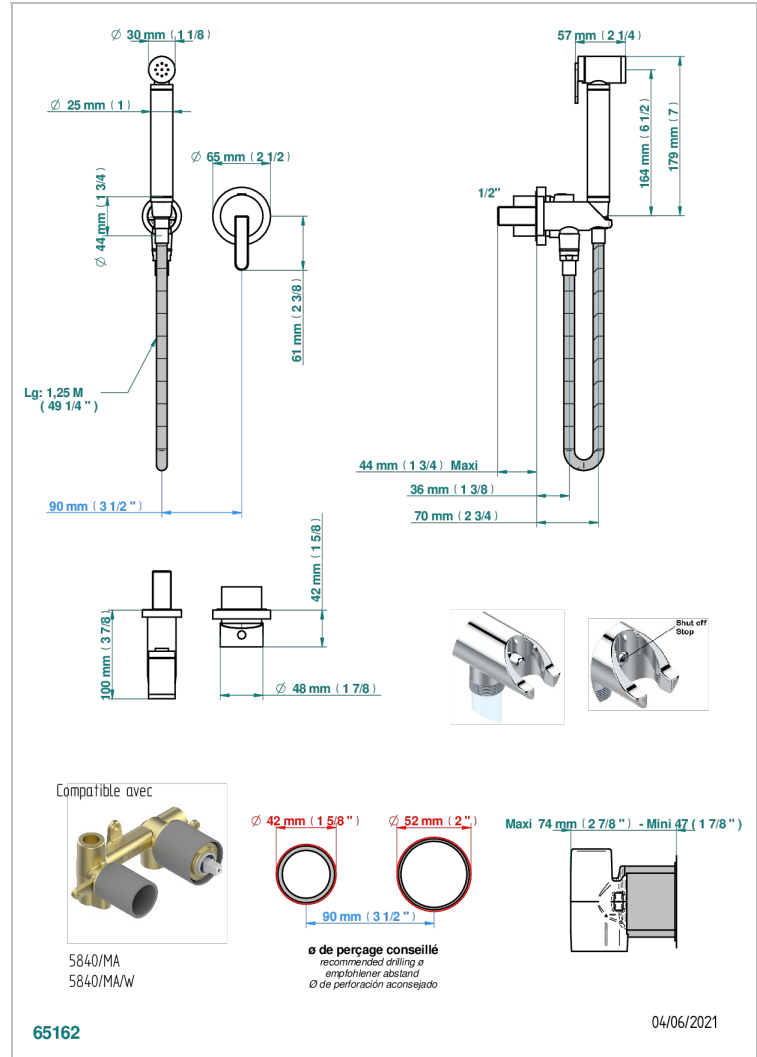

# METAMORPHOSE CARBON

G6C-5840/MBG

Trim only for WC douche including: trigger spray, wall mounted single lever mixer, reinforced hose (1.25m), wall outlet with integrated elbow with safety stopper

## CHARACTERISTIC

- ACS : 19ACCLY412

## RELATED SKU'S

- Ref. G00-5840/MA Rough parts for concealed wall-mounted mixer with 1/2" outlet