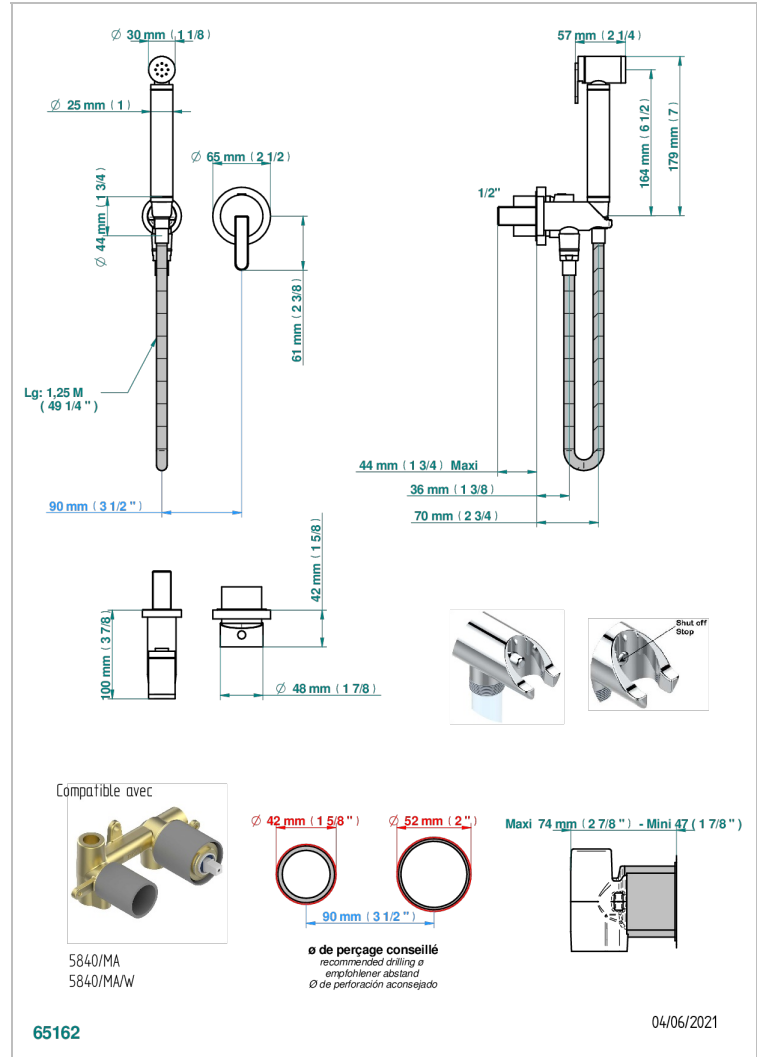

METAMORPHOSE CARBON

G6C-5840/MBG

Trim only for WC douche including: trigger spray, wall mounted single lever mixer, reinforced hose (1.25m), wall outlet with integrated elbow with safety stopper

CHARACTERISTIC

- ACS : 19ACCLY412

STANDARDS

RELATED SKU'S

- Ref. G00-5840/MA Rough parts for concealed wall-mounted mixer with 1/2" outlet

AVAILABLE FINITIONS

Antique nickel - H28
Black ceram - D30
Blush PVD - H62
Brass color PVD - H49
Brown bronze color PVD - F33
Gold color PVD - H52