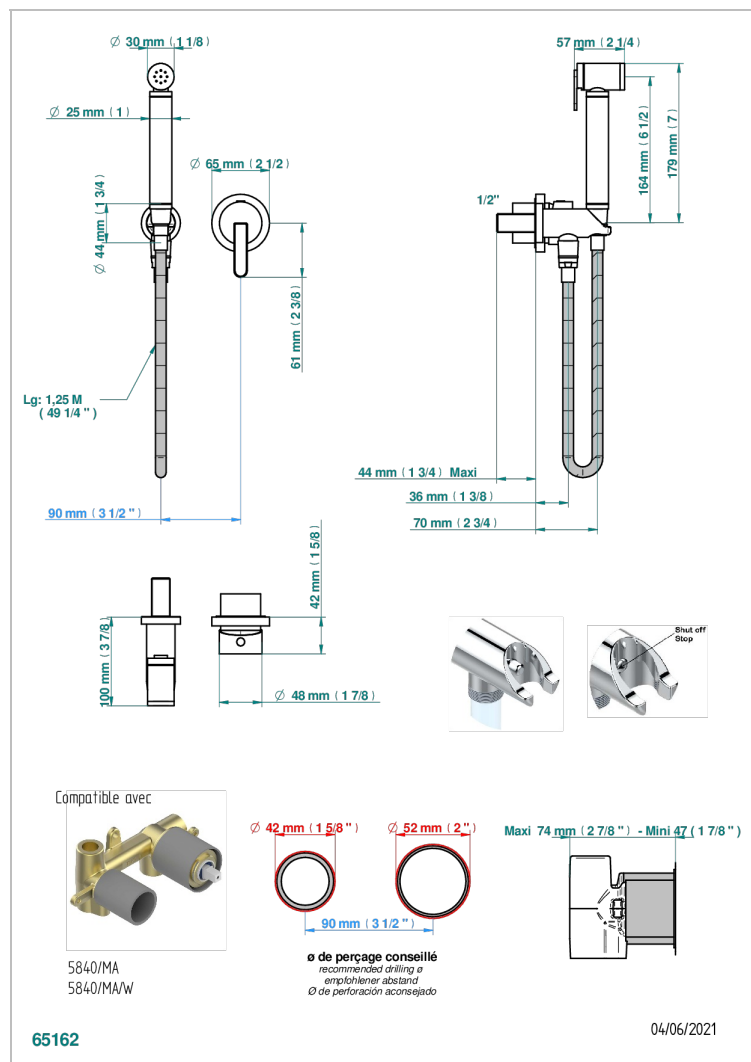

METAMORPHOSE CARBON

G6C-5840/MBG

Trim only for WC douche including: trigger spray, wall mounted single lever mixer, reinforced hose (1.25m), wall outlet with integrated elbow with safety stopper

EIGENSCHAFTEN

- ACS : 19ACCLY412

ZERTIFIZIERUNGEN

ÄHNLICHE PRODUKTE

- Ref. G00-5840/MA Up-teil für up-mischer, 1/2"

VERFÜGBARE OBERFLÄCHEN

| | | | | |
|---------------------------------|-----------------------------------|-----------------------------|-------------------------|----------------------|
| Altnickel - H28 | Gold - F01 | Pvd blush matt - H60 | Pvd graphite matt - H65 | Pvd umber matt - H67 |
| Blassgold - F30 | Gold matt - F07 | Pvd bronze braun - F33 | Pvd messing - H49 | Silbernickel - B01 |
| Blassgold matt unlackiert - F31 | Kupfer altrot matt lackiert - H07 | Pvd bronze braun matt - F34 | Pvd messing matt - H50 | |
| Bronze hell - D01 | Mattschwarz keramik - D30 | Pvd gold - H52 | Pvd nickel - H55 | |
| Chrom - A02 | Nickel matt - C01 | Pvd gold matt - H53 | Pvd nickel matt - H56 | |
| Chrom matt - C02 | Pvd blush - H62 | Pvd graphite - H64 | Pvd umber - H66 | |