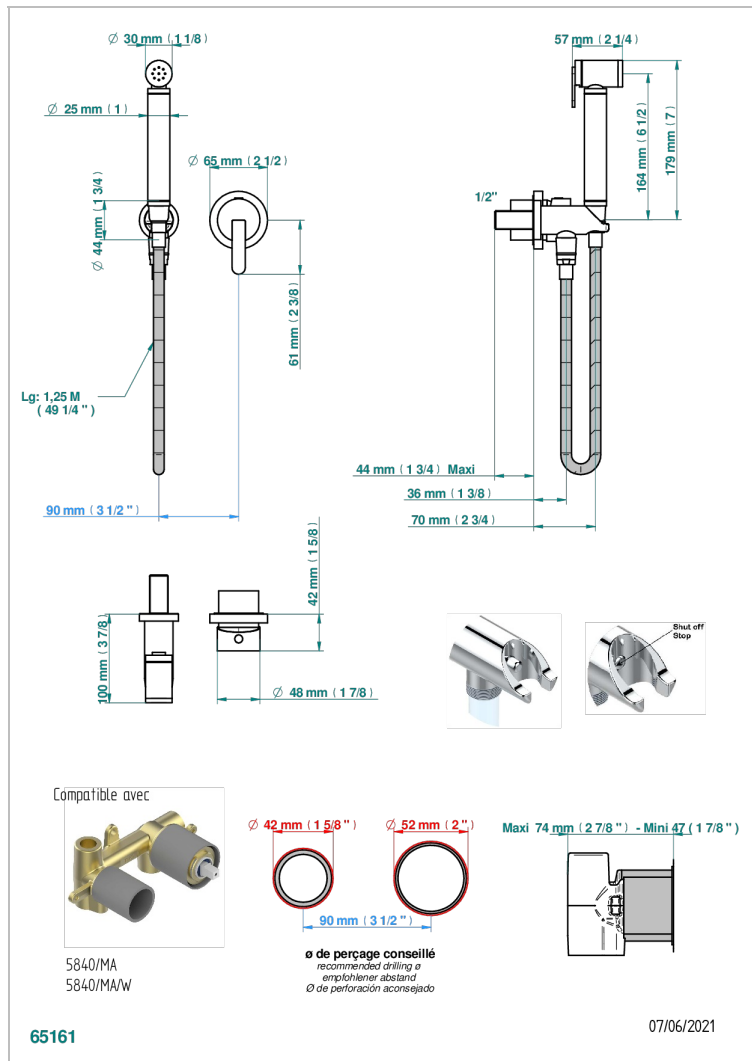

METAMORPHOSE BLACK CERAMIC

G6D-5840/MBG

Trim only for WC douche including: trigger spray, wall mounted single lever mixer, reinforced hose (49 1/4"), wall outlet with integrated elbow with safety stopper

CHARACTERISTIC

- ACS : 19ACCLY412

STANDARDS

RELATED SKU'S

- Ref. G00-5840/MAUS Rough parts for concealed wall-mounted mixer with 1/2" outlet

AVAILABLE FINITIONS

Black ceram - D30
Blush PVD - H62
Brass color PVD - H49
Brown bronze color PVD - F33
Chrome polished - A02
Copper antique matt, coated - H07