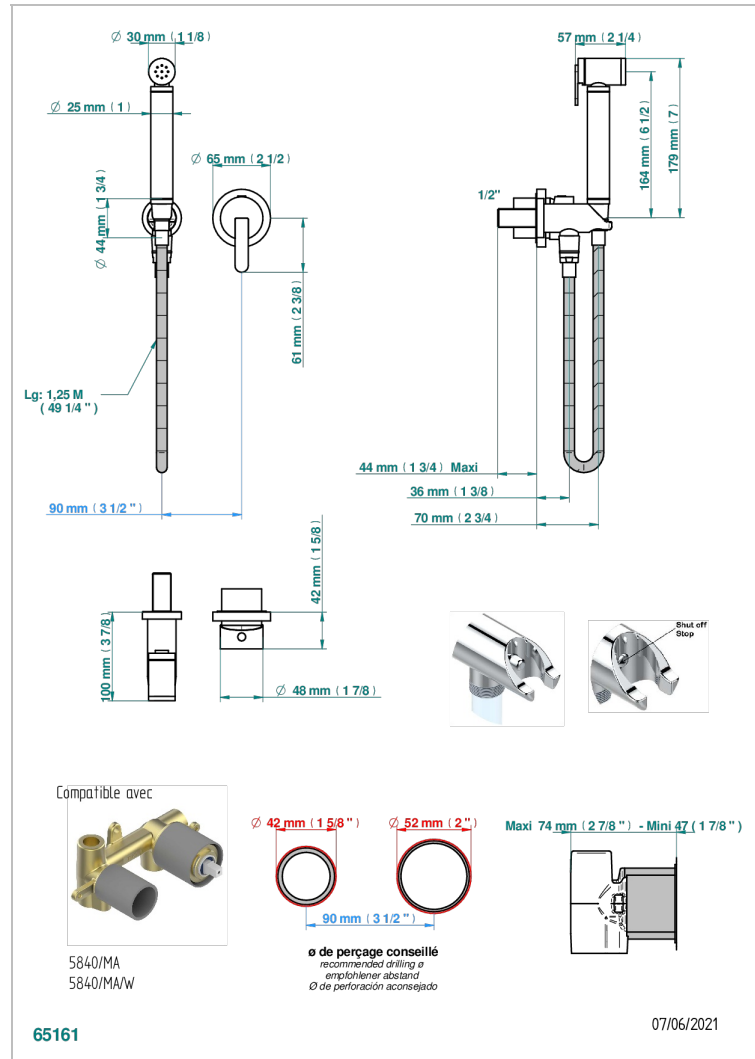

# METAMORPHOSE BLACK CERAMIC

G6D-5840/MBG

Trim only for WC douche including: trigger spray, wall mounted single lever mixer, reinforced hose (1.25m), wall outlet with integrated elbow with safety stopper

## CHARACTERISTIC

- ACS : 19ACCLY412

## RELATED SKU'S

- Ref. G00-5840/MA/W Rough parts for concealed wall-mounted mixer with 1/2" outlet, for WC douche - WRAS approved