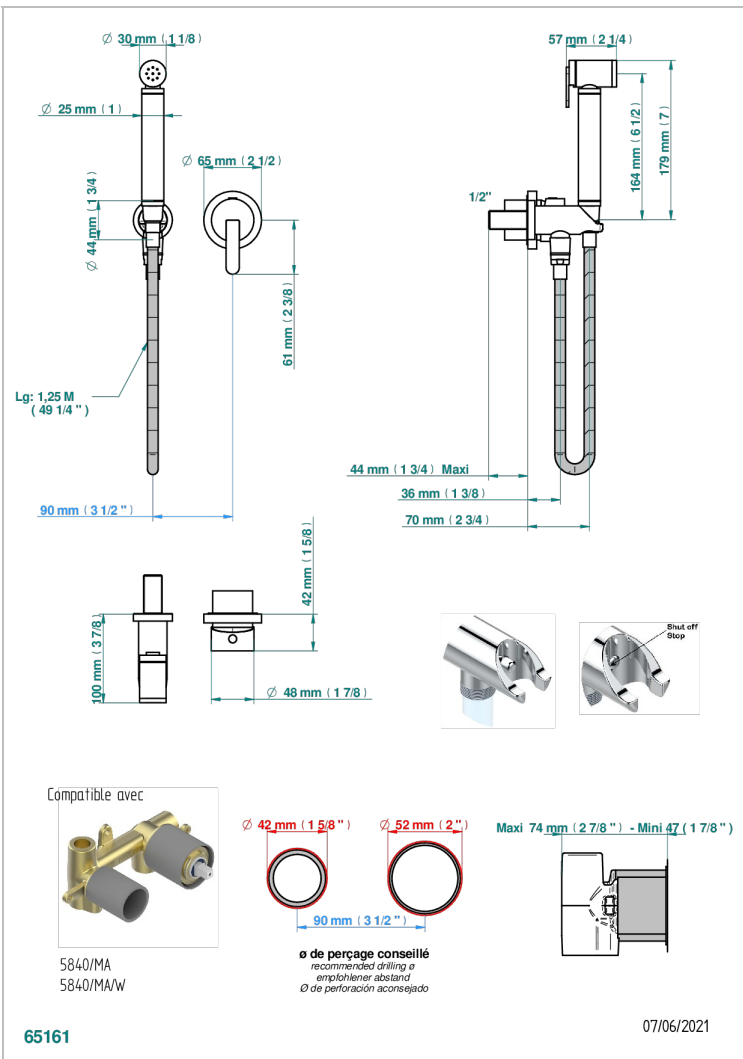

# METAMORPHOSE BLACK CERAMIC

G6D-5840/MBG

Trim only for WC douche including: trigger spray, wall mounted single lever mixer, reinforced hose (1.25m), wall outlet with integrated elbow with safety stopper

## CHARACTERISTIC

- ACS : 19ACCLY412

## RELATED SKU'S

- Ref. G00-5840/MA Rough parts for concealed wall-mounted mixer with 1/2" outlet