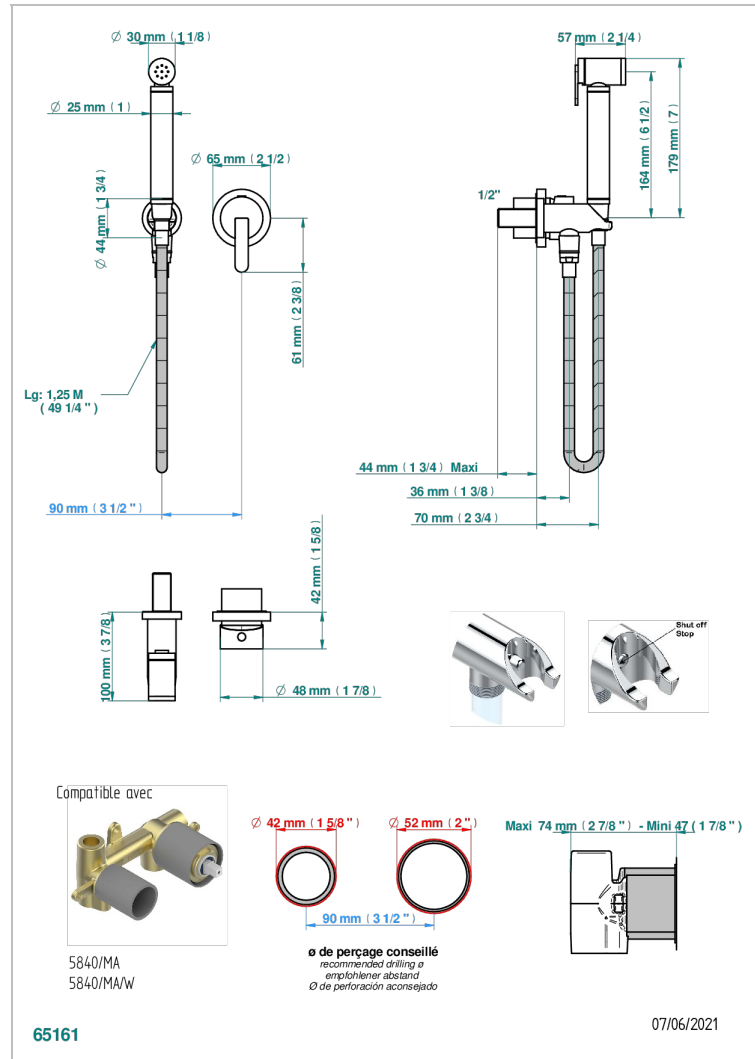

METAMORPHOSE BLACK CERAMIC

G6D-5840/MBG

Trim only for WC douche including: trigger spray, wall mounted single lever mixer, reinforced hose (1.25m), wall outlet with integrated elbow with safety stopper

CHARACTERISTIC

- ACS : 19ACCLY412

STANDARDS

RELATED SKU'S

- Ref. G00-5840/MA Rough parts for concealed wall-mounted mixer with 1/2" outlet

AVAILABLE FINITIONS

Antique nickel - H28
Black ceram - D30
Blush PVD - H62
Brass color PVD - H49
Brown bronze color PVD - F33
Gold color PVD - H52