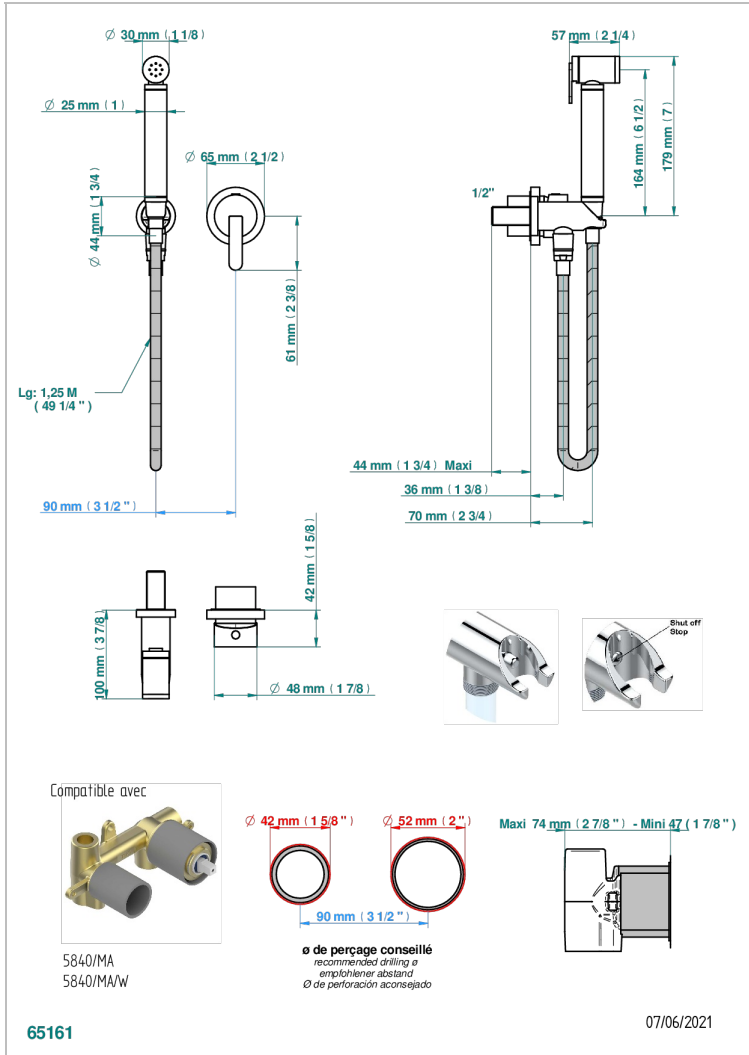

METAMORPHOSE, SCHWARZE KERAMIK

G6D-5840/MBG

Trim only for WC douche including: trigger spray, wall mounted single lever mixer, reinforced hose (1.25m), wall outlet with integrated elbow with safety stopper

EIGENSCHAFTEN

- ACS : 19ACCLY412

ZERTIFIZIERUNGEN

ÄHNLICHE PRODUKTE

- Ref. G00-5840/MA Up-teil für up-mischer, 1/2"

VERFÜGBARE OBERFLÄCHEN

Altnickel - H28	Gold - F01	Pvd blush matt - H60	Pvd graphite matt - H65	Pvd umber matt - H67
Blassgold - F30	Gold matt - F07	Pvd bronze braun - F33	Pvd messing - H49	Silbernickel - B01
Blassgold matt unlackiert - F31	Kupfer altrot matt lackiert - H07	Pvd bronze braun matt - F34	Pvd messing matt - H50	
Bronze hell - D01	Mattschwarz keramik - D30	Pvd gold - H52	Pvd nickel - H55	
Chrom - A02	Nickel matt - C01	Pvd gold matt - H53	Pvd nickel matt - H56	
Chrom matt - C02	Pvd blush - H62	Pvd graphite - H64	Pvd umber - H66	