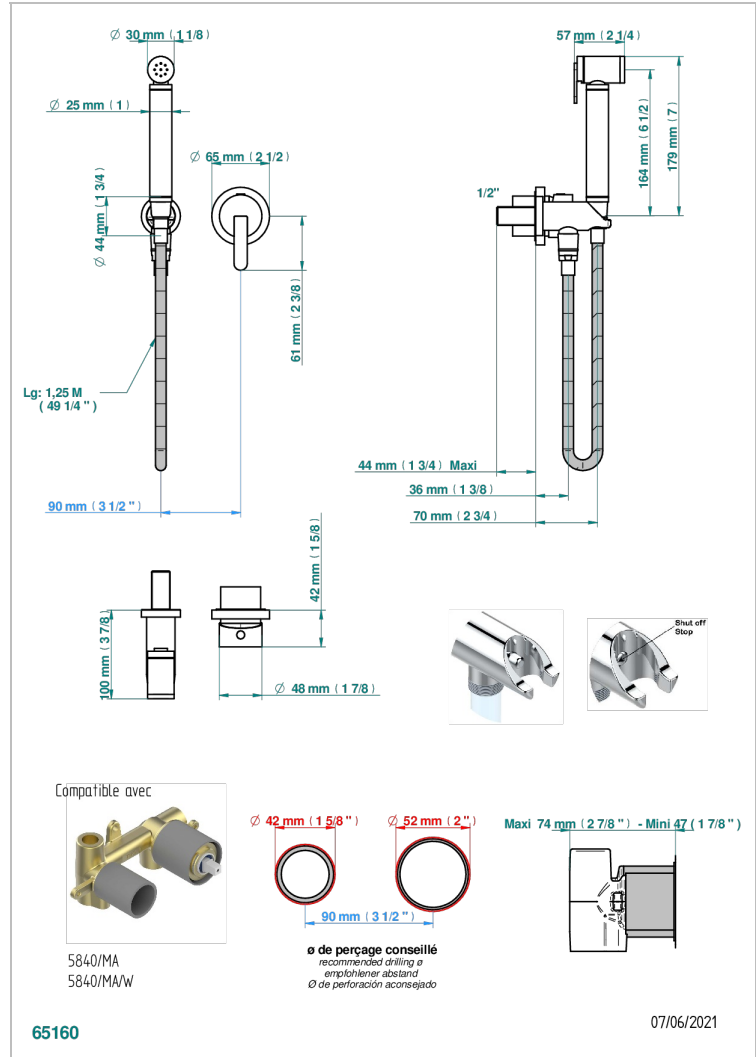

METAMORPHOSE WHITE CERAMIC

G6E-5840/MBG

Trim only for WC douche including: trigger spray, wall mounted single lever mixer, reinforced hose (1.25m), wall outlet with integrated elbow with safety stopper

CHARACTERISTIC

- ACS : 19ACCLY412

STANDARDS

RELATED SKU'S

- Ref. G00-5840/MA/W Rough parts for concealed wall-mounted mixer with 1/2" outlet, for WC douche - WRAS approved

AVAILABLE FINITIONS

Antique nickel - H28
Black ceram - D30
Blush PVD - H62
Brass color PVD - H49
Brown bronze color PVD - F33
Gold color PVD - H52