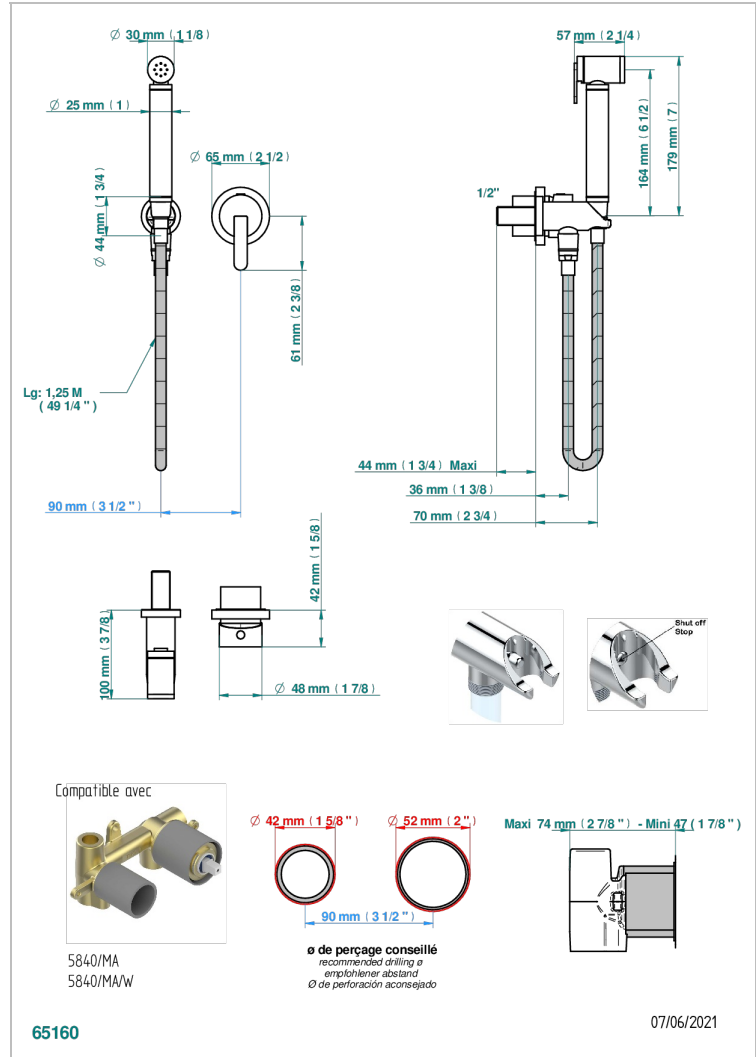

# METAMORPHOSE WHITE CERAMIC

G6E-5840/MBG

Trim only for WC douche including: trigger spray, wall mounted single lever mixer, reinforced hose (1.25m), wall outlet with integrated elbow with safety stopper

## CHARACTERISTIC

- ACS : 19ACCLY412

## RELATED SKU'S

- Ref. G00-5840/MA Rough parts for concealed wall-mounted mixer with 1/2" outlet