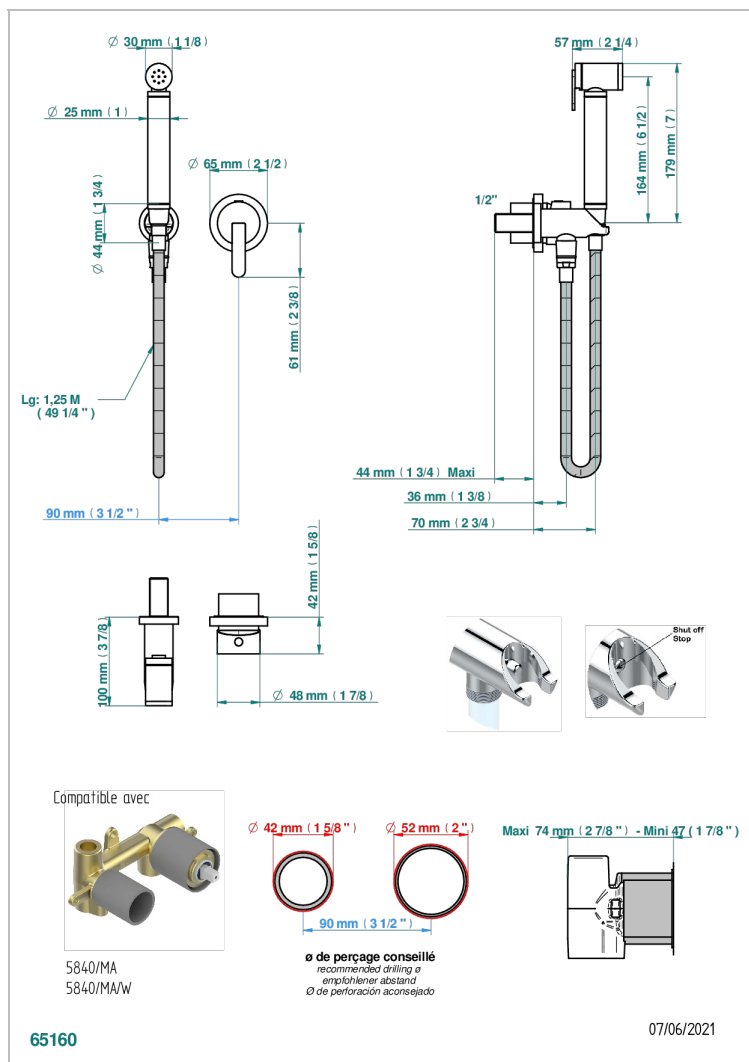

METAMORPHOSE, WEISSE KERAMIK

G6E-5840/MBG

Trim only for WC douche including: trigger spray, wall mounted single lever mixer, reinforced hose (1.25m), wall outlet with integrated elbow with safety stopper

EIGENSCHAFTEN

- ACS : 19ACCLY412

ZERTIFIZIERUNGEN

ÄHNLICHE PRODUKTE

- Ref. G00-5840/MA Up-teil für up-mischer, 1/2"

VERFÜGBARE OBERFLÄCHEN

Altnickel - H28	Gold - F01	Pvd blush matt - H60	Pvd graphite matt - H65	Pvd umber matt - H67
Blassgold - F30	Gold matt - F07	Pvd bronze braun - F33	Pvd messing - H49	Silbernickel - B01
Blassgold matt unlackiert - F31	Kupfer altrot matt lackiert - H07	Pvd bronze braun matt - F34	Pvd messing matt - H50	
Bronze hell - D01	Mattschwarz keramik - D30	Pvd gold - H52	Pvd nickel - H55	
Chrom - A02	Nickel matt - C01	Pvd gold matt - H53	Pvd nickel matt - H56	
Chrom matt - C02	Pvd blush - H62	Pvd graphite - H64	Pvd umber - H66	