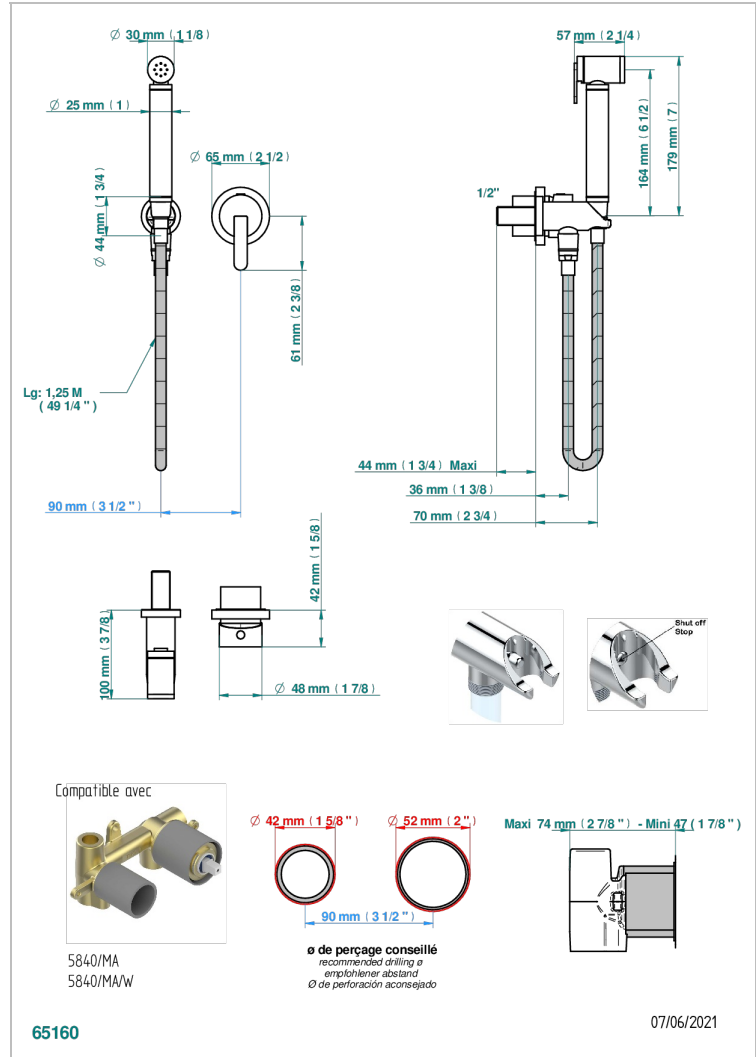

METAMORPHOSE WHITE CERAMIC

G6E-5840/MBG

Trim only for WC douche including: trigger spray, wall mounted single lever mixer, reinforced hose (1.25m), wall outlet with integrated elbow with safety stopper

CHARACTERISTIC

- ACS : 19ACCLY412

STANDARDS

RELATED SKU'S

- Ref. G00-5840/MA Rough parts for concealed wall-mounted mixer with 1/2" outlet

AVAILABLE FINITIONS

Antique nickel - H28
Black ceram - D30
Blush PVD - H62
Brass color PVD - H49
Brown bronze color PVD - F33
Gold color PVD - H52