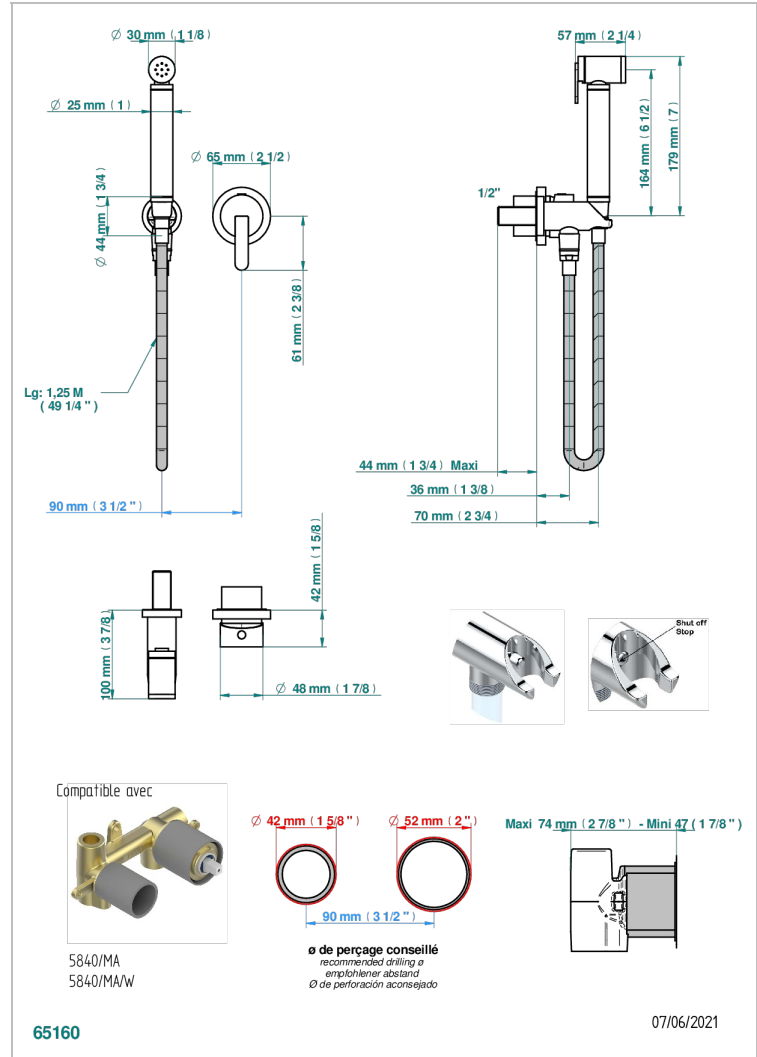

METAMORPHOSE, WEISSE KERAMIK

G6E-5840/MBG

Trim only for WC douche including: trigger spray, wall mounted single lever mixer, reinforced hose (1.25m), wall outlet with integrated elbow with safety stopper

EIGENSCHAFTEN

- ACS : 19ACCLY412

ZERTIFIZIERUNGEN

ÄHNLICHE PRODUKTE

- Ref. G00-5840/MA Up-teil für up-mischer, 1/2"

VERFÜGBARE OBERFLÄCHEN

- | | | | | |
|---------------------------------|-----------------------------------|-----------------------------|-------------------------|----------------------|
| Altnickel - H28 | Gold - F01 | Pvd blush matt - H60 | Pvd graphite matt - H65 | Pvd umber matt - H67 |
| Blassgold - F30 | Gold matt - F07 | Pvd bronze braun - F33 | Pvd messing - H49 | Silbernickel - B01 |
| Blassgold matt unlackiert - F31 | Kupfer altrot matt lackiert - H07 | Pvd bronze braun matt - F34 | Pvd messing matt - H50 | |
| Bronze hell - D01 | Mattschwarz keramik - D30 | Pvd gold - H52 | Pvd nickel - H55 | |
| Chrom - A02 | Nickel matt - C01 | Pvd gold matt - H53 | Pvd nickel matt - H56 | |
| Chrom matt - C02 | Pvd blush - H62 | Pvd graphite - H64 | Pvd umber - H66 | |