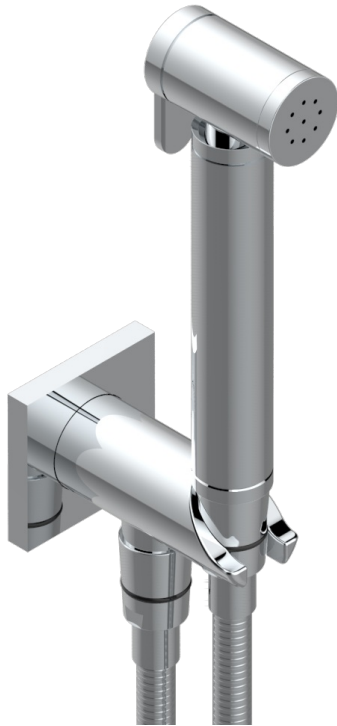

Wc douche set including: trigger spray, reinforced hose (1.25m), and wall outlet with integrated elbow with safety stopper

ø 22 mm (7/8")

ø 32 mm (1 1/4")

65159

25/03/2021

CHARACTERISTIC

- ACS : 19ACCLY406

STANDARDS

AVAILABLE FINITIONS

Antique nickel - H28
Black ceram - D30
Blush PVD - H62
Brass color PVD - H49
Brown bronze color PVD - F33
Gold color PVD - H52

Graphite PVD - H64
Lacquered light bronze - D01
Matt Umber PVD - H67
Matt blush PVD - H60
Matt brass color PVD - H50
Matt brown bronze color PVD - F34

Matt chrome - C02
Matt gold - F07
Matt gold color PVD - H53
Matt graphite PVD - H65
Matt nickel (color finish) - C01
Matt nickel color PVD - H56

Nickel color PVD - H55
Polished chrome (color finish) - A02
Polished chrome / Polished gold (color finish) - G02
Polished gold (color finish) - F01
Polished nickel - B01
Soft gold - F30

Soft matt gold - F31
Umber PVD - H66
Varnished matt antique red copper (color finish) - H07