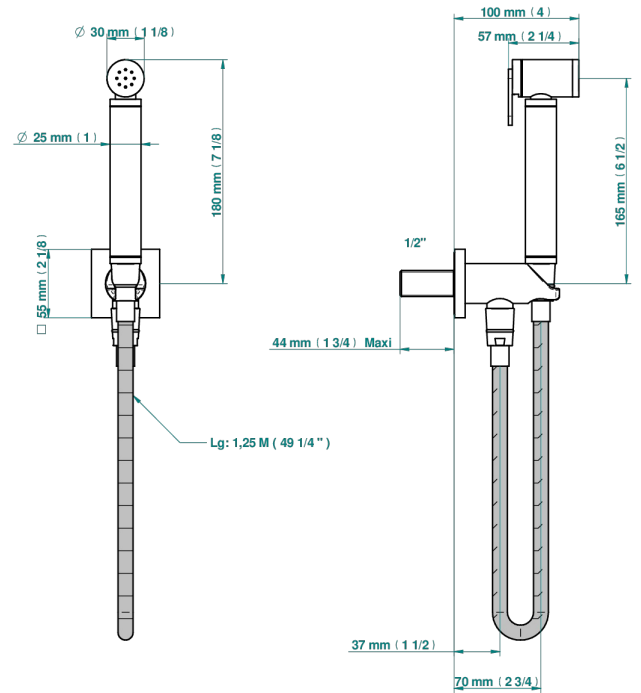

Wc douche set including: trigger spray, reinforced hose (1.25m), and wall outlet with integrated elbow with safety stopper

ø 22 mm (7/8")

ø 32 mm (1 1/4")

65159

25/03/2021

CHARACTERISTIC

- ACS : 19ACCLY406

STANDARDS

AVAILABLE FINITIONS

Antique nickel - H28
Black ceram - D30
Blush PVD - H62
Brass color PVD - H49
Brown bronze color PVD - F33
Gold color PVD - H52

Graphite PVD - H64
Lacquered light bronze - D01
Matt Umber PVD - H67
Matt blush PVD - H60
Matt brass color PVD - H50
Matt brown bronze color PVD - F34

Matt chrome - C02
Matt gold - F07
Matt gold color PVD - H53
Matt graphite PVD - H65
Matt nickel (color finish) - C01
Matt nickel color PVD - H56

Nickel color PVD - H55
Polished chrome (color finish) - A02
Polished chrome / Polished gold (color finish) - G02
Polished gold (color finish) - F01
Polished nickel - B01
Soft gold - F30

Soft matt gold - F31
Umber PVD - H66
Varnished matt antique red copper (color finish) - H07