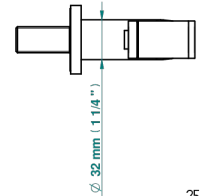

Wc douche set including: trigger spray, reinforced hose (1.25m), and wall outlet with integrated elbow with safety stopper

65159

25/03/2021

CHARACTERISTIC

- ACS : 19ACCLY406

STANDARDS

AVAILABLE FINITIONS

- Antique nickel - H28
- Black ceram - D30
- Blush PVD - H62
- Brass color PVD - H49
- Brown bronze color PVD - F33
- Gold color PVD - H52

- Graphite PVD - H64
- Lacquered light bronze - D01
- Matt Umber PVD - H67
- Matt blush PVD - H60
- Matt brass color PVD - H50
- Matt brown bronze color PVD - F34

- Matt chrome - C02
- Matt gold - F07
- Matt gold color PVD - H53
- Matt graphite PVD - H65
- Matt nickel (color finish) - C01
- Matt nickel color PVD - H56

- Nickel color PVD - H55
- Polished chrome (color finish) - A02
- Polished chrome / Polished gold (color finish) - G02
- Polished gold (color finish) - F01
- Polished nickel - B01
- Soft gold - F30

- Soft matt gold - F31
- Umber PVD - H66
- Varnished matt antique red copper (color finish) - H07