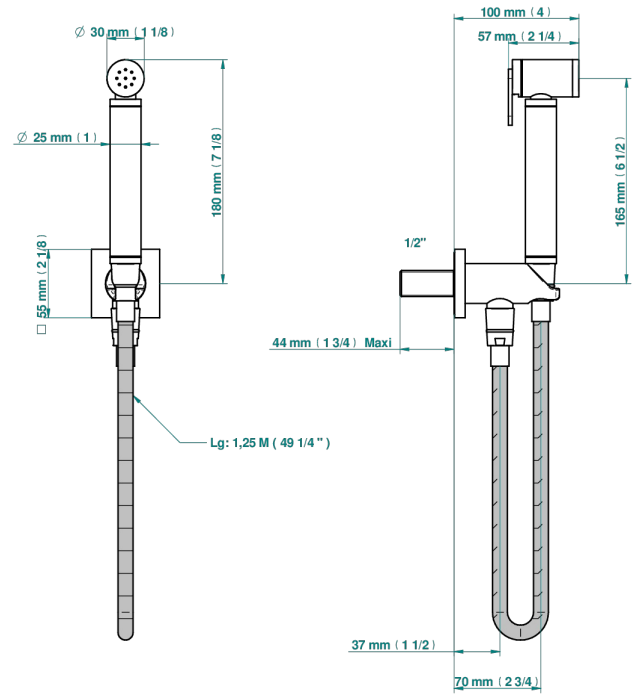

Wc douche set including: trigger spray, reinforced hose (1.25m), and wall outlet with integrated elbow with safety stopper

65159

25/03/2021

CHARACTERISTIC

- ACS : 19ACCLY406

STANDARDS

AVAILABLE FINITIONS

- Antique nickel - H28
- Black ceram - D30
- Blush PVD - H62
- Brass color PVD - H49
- Brown bronze color PVD - F33
- Gold color PVD - H52

- Graphite PVD - H64
- Lacquered light bronze - D01
- Matt Umber PVD - H67
- Matt blush PVD - H60
- Matt brass color PVD - H50
- Matt brown bronze color PVD - F34

- Matt chrome - C02
- Matt gold - F07
- Matt gold color PVD - H53
- Matt graphite PVD - H65
- Matt nickel (color finish) - C01
- Matt nickel color PVD - H56

- Nickel color PVD - H55
- Polished chrome (color finish) - A02
- Polished chrome / Polished gold (color finish) - G02
- Polished gold (color finish) - F01
- Polished nickel - B01
- Soft gold - F30

- Soft matt gold - F31
- Umber PVD - H66
- Varnished matt antique red copper (color finish) - H07