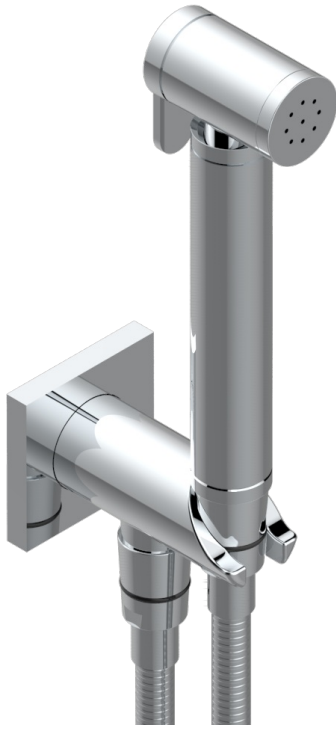

Wc douche set including: trigger spray, reinforced hose (1.25m), and wall outlet with integrated elbow with safety stopper

65159

25/03/2021

CHARACTERISTIC

- ACS : 19ACCLY406

STANDARDS

AVAILABLE FINITIONS

- Antique nickel - H28
- Black ceram - D30
- Blush PVD - H62
- Brass color PVD - H49
- Brown bronze color PVD - F33
- Gold color PVD - H52

- Graphite PVD - H64
- Lacquered light bronze - D01
- Matt Umber PVD - H67
- Matt blush PVD - H60
- Matt brass color PVD - H50
- Matt brown bronze color PVD - F34

- Matt chrome - C02
- Matt gold - F07
- Matt gold color PVD - H53
- Matt graphite PVD - H65
- Matt nickel (color finish) - C01
- Matt nickel color PVD - H56

- Nickel color PVD - H55
- Polished chrome (color finish) - A02
- Polished chrome / Polished gold (color finish) - G02
- Polished gold (color finish) - F01
- Polished nickel - B01
- Soft gold - F30

- Soft matt gold - F31
- Umber PVD - H66
- Varnished matt antique red copper (color finish) - H07