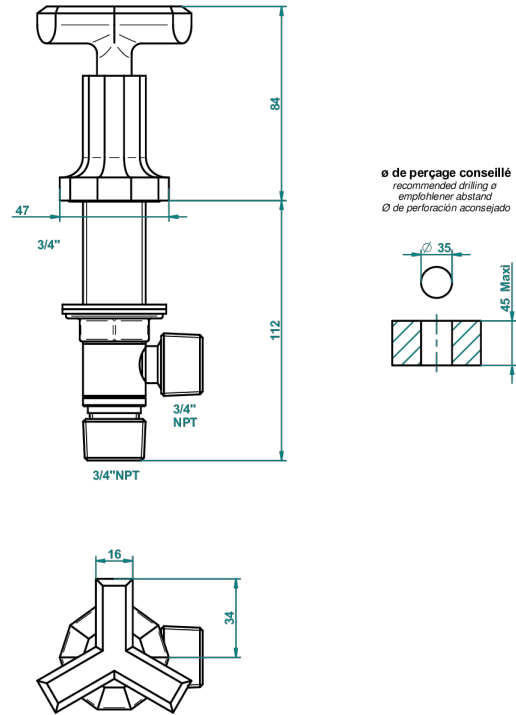

# LES ONDES

G8A-36

Rim mounted 3/4" valve

65136

29/11/2017

## CHARACTERISTIC

- Les Ondes
- Rim mounted 3/4" valve