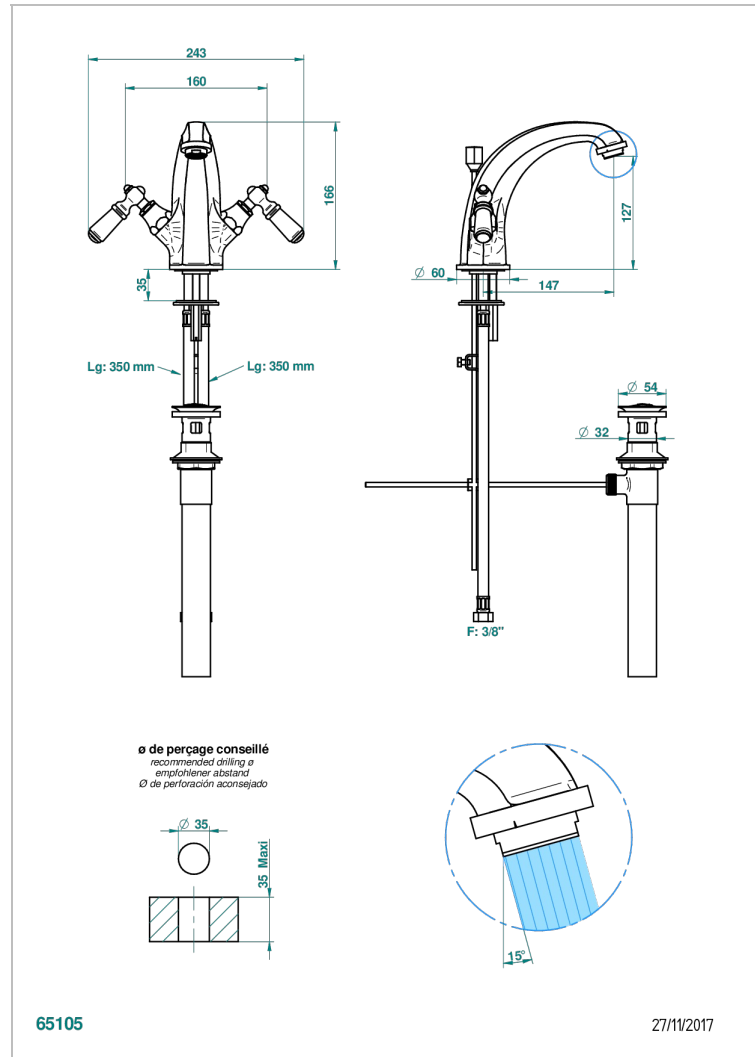

CHARLESTON CON MANETAS METAL LISO

G3N-2155/US

Single hole 2 handlelavatory set with waste

THG[®]
PARIS

CARACTERÍSTICAS

- Charleston con manetas metal liso
- Single hole 2 handlelavatory set with waste

ACABADOS DISPONIBLES