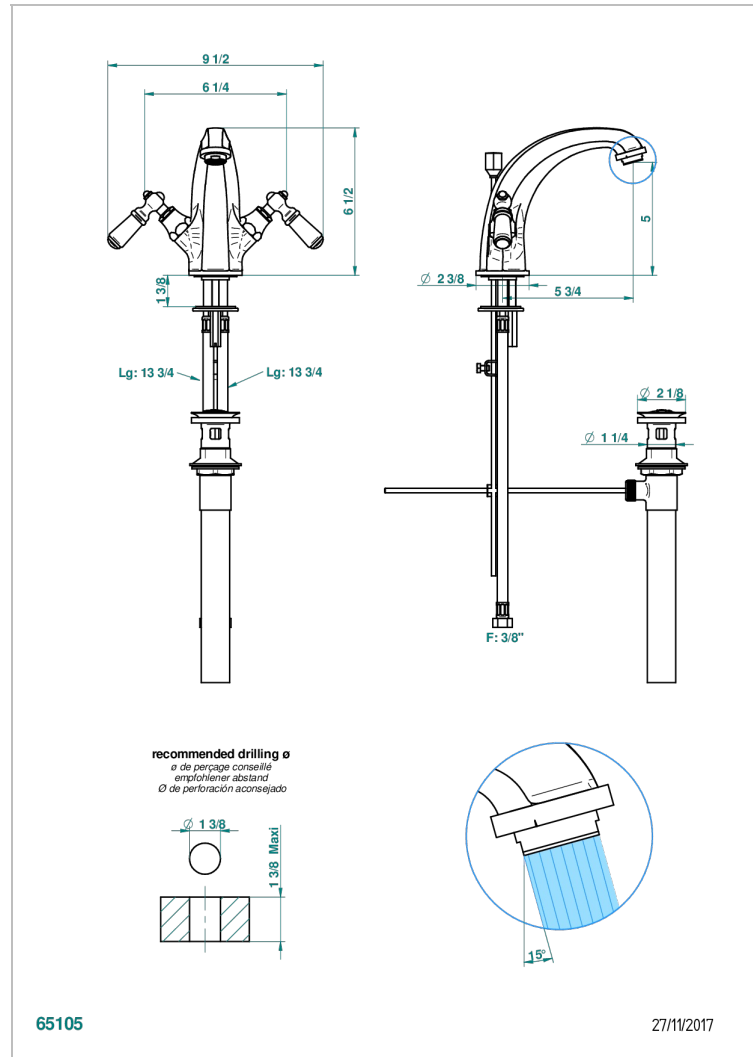

CHARLESTON CON MANETAS METAL LISO

G3N-2155/US

Single hole 2 handlelavatory set with waste

THG[®]
PARIS

CARACTERÍSTICAS

- Charleston con manetas metal liso
- Single hole 2 handlelavatory set with waste

ACABADOS DISPONIBLES