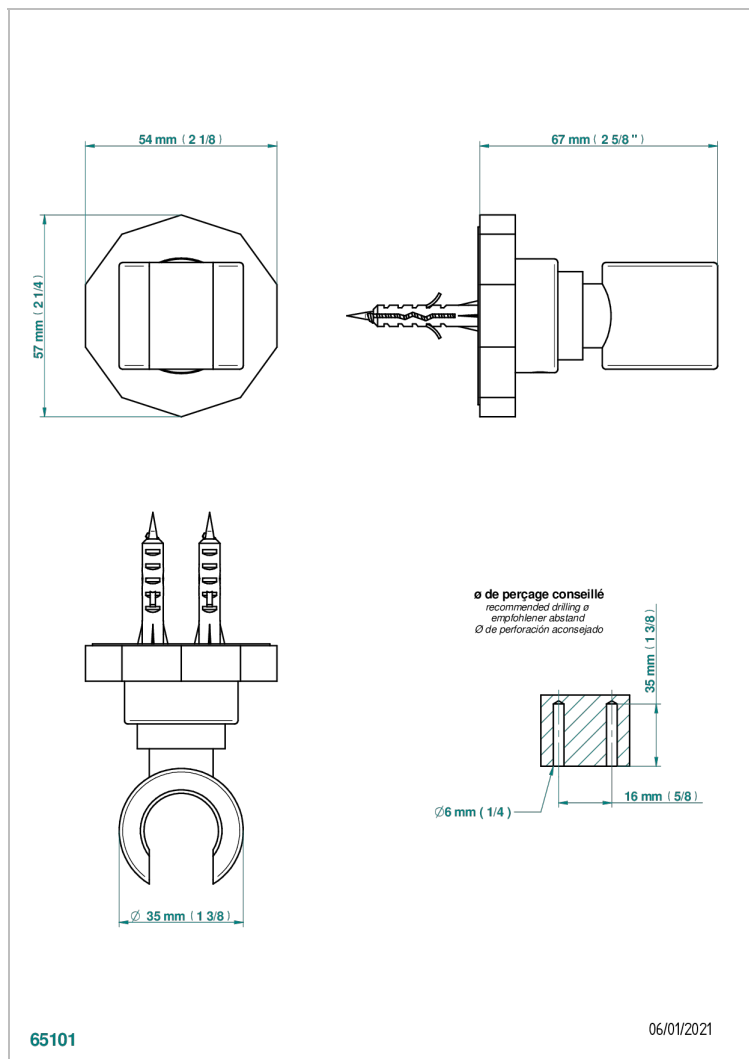

# LES ONDES WITH LEVER HANDLES

G8B-53F

Wall mounted fixed support bracket for handshower

THG<sup>®</sup>  
PARIS

## CHARACTERISTIC

- Les Ondes with lever handles
- Wall mounted fixed support bracket for handshower