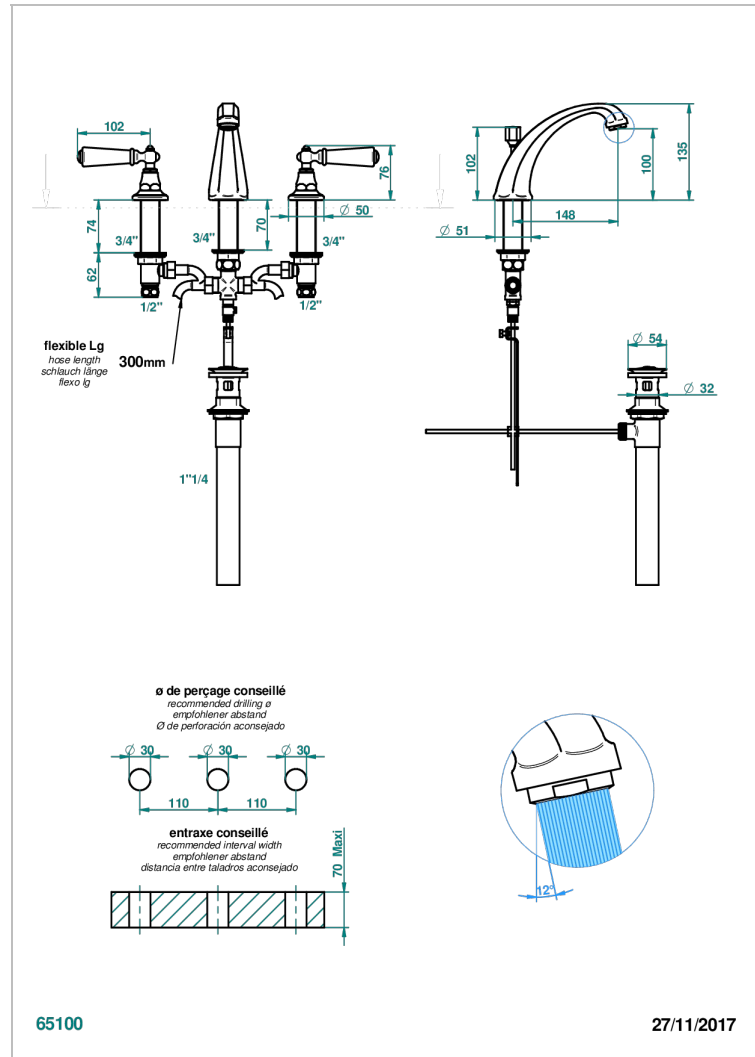

CHARLESTON CON MANETAS METAL LISO

G3N-152M/US

Rim mounted 3-hole basin mixer with waste for marble, high spout

CARACTERÍSTICAS

- Charleston con manetas metal liso
- Rim mounted 3-hole basin mixer with waste for marble, high spout

Níquel mate - C01
Níquel viejo - H28
Pvd blush - H62
Pvd blush mate - H60
Pvd color latón - H49
Pvd color latón mate - H50

Pvd color níquel - H55
Pvd color níquel mate - H56
Pvd color oro - H52
Pvd color oro mate - H53
Pvd grafito - H64
Pvd grafito mate - H65

Pvd marrón bronce - F33
Pvd marrón bronce mate - F34
Pvd umber - H66
Pvd umber mate - H67