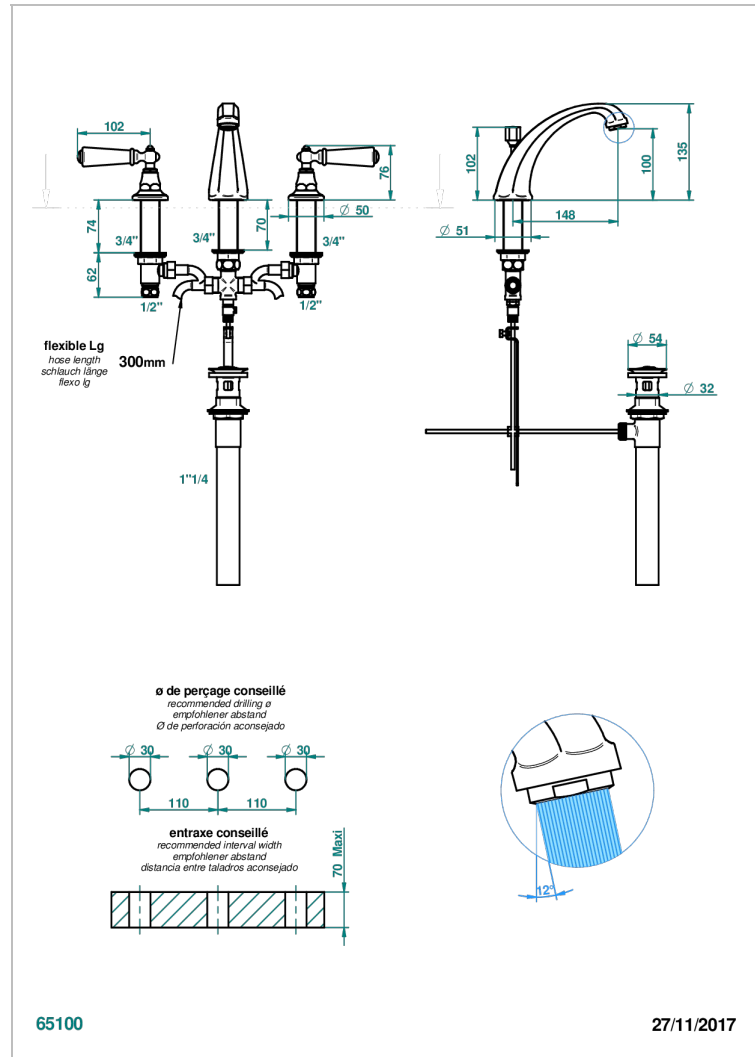

CHARLESTON WITH SMOOTH METAL LEVER HANDLES

G3N-152M/US

Widespread lavatory set, high spout with drain for 1 1/4" + countertop

CHARACTERISTIC

- Charleston with smooth metal lever handles
- Widespread lavatory set, high spout with drain for 1 1/4" + countertop