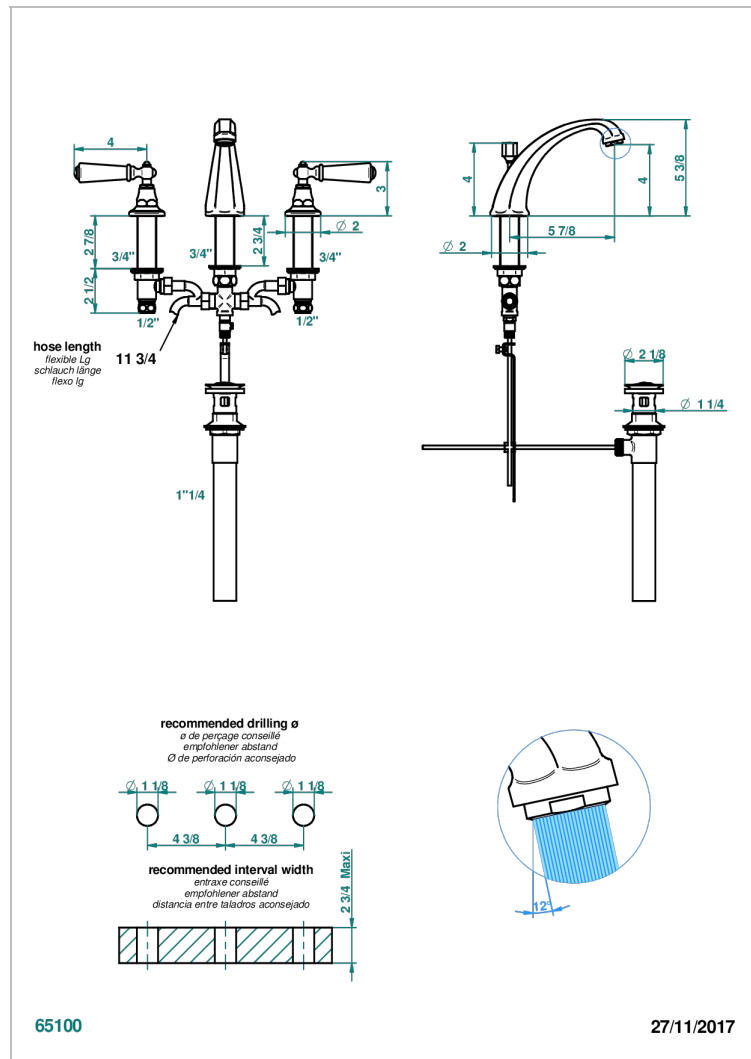

CHARLESTON CON MANETAS METAL LISO

G3N-152M/US

Rim mounted 3-hole basin mixer with waste for marble, high spout

CARACTERÍSTICAS

- Charleston con manetas metal liso
- Rim mounted 3-hole basin mixer with waste for marble, high spout

Níquel mate - C01
Níquel viejo - H28
Pvd blush - H62
Pvd blush mate - H60
Pvd color latón - H49
Pvd color latón mate - H50

Pvd color níquel - H55
Pvd color níquel mate - H56
Pvd color oro - H52
Pvd color oro mate - H53
Pvd grafito - H64
Pvd grafito mate - H65