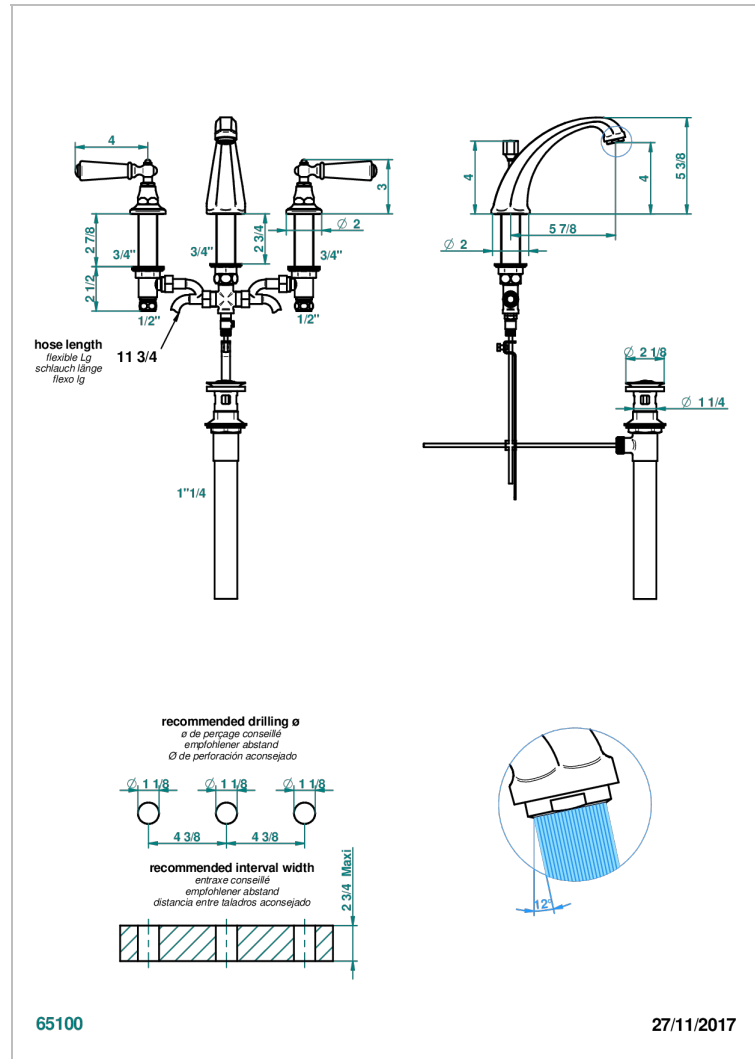

CHARLESTON WITH SMOOTH METAL LEVER HANDLES

G3N-152M/US

Widespread lavatory set, high spout with drain for 1 1/4" + countertop

CHARACTERISTIC

- Charleston with smooth metal lever handles
- Widespread lavatory set, high spout with drain for 1 1/4" + countertop

Nickel antique / Sovereign - H28

Nickel color PVD - H55

Nickel polished - B01

Soft gold - F30

Soft matt gold - F31

Umber PVD - H66