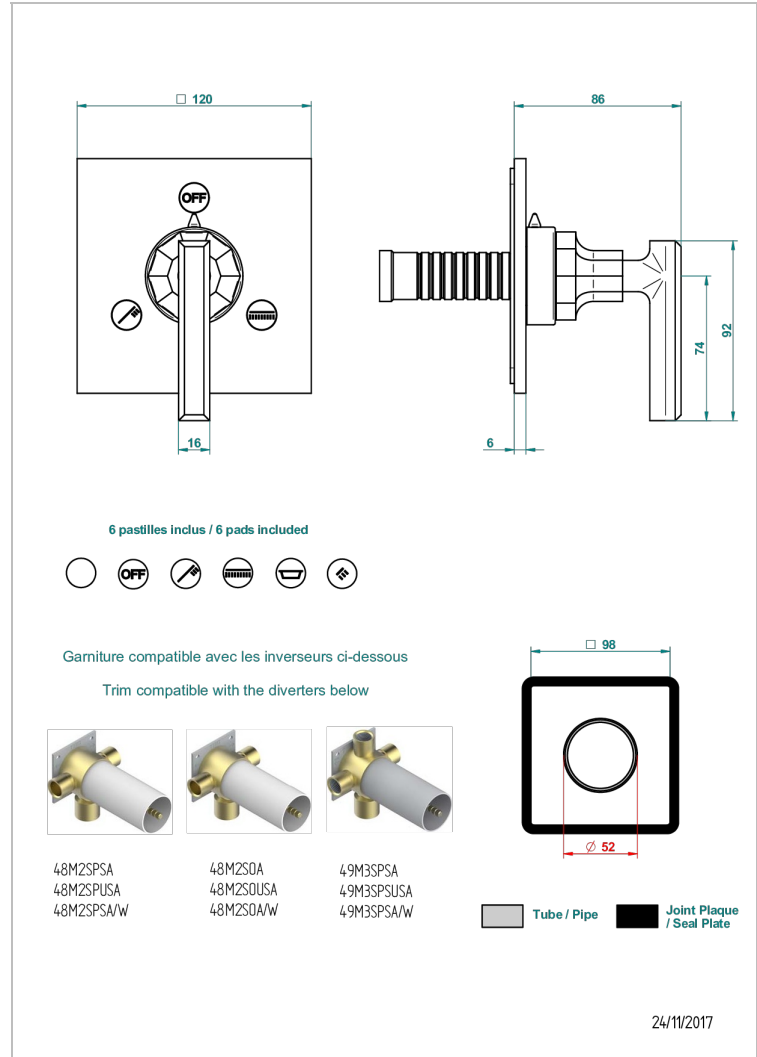

LES ONDES WITH LEVER HANDLES

G8B-48M2SB

Trim for wall mounted diverter - 2 ways ref.48M2 & 3 ways ref.49M3

CHARACTERISTIC

- Les Ondes with lever handles
- Trim for wall mounted diverter - 2 ways ref.48M2 & 3 ways ref.49M3

RELATED SKU'S

- Ref. G00-48M2SOUSA Wall mounted 3-way diverter with ceramic cartridge for concealed installation- 1 inlet 3/4" and 2 outlets 1/2" without shared ports no stop position - no trim
- Ref. G00-48M2SPSUSA Wall mounted 3-way diverter with ceramic cartridge for concealed installation- 1 inlet 3/4" and 2 outlets 1/2" with positive top, no shared ports - no trim
- Ref. G00-49M3SPSUSA Wall mounted 4-way diverter with ceramic cartridge for concealed installation- 1 inlet 3/4" and 3 outlets 1/2" with positive top, no shared ports - no trim