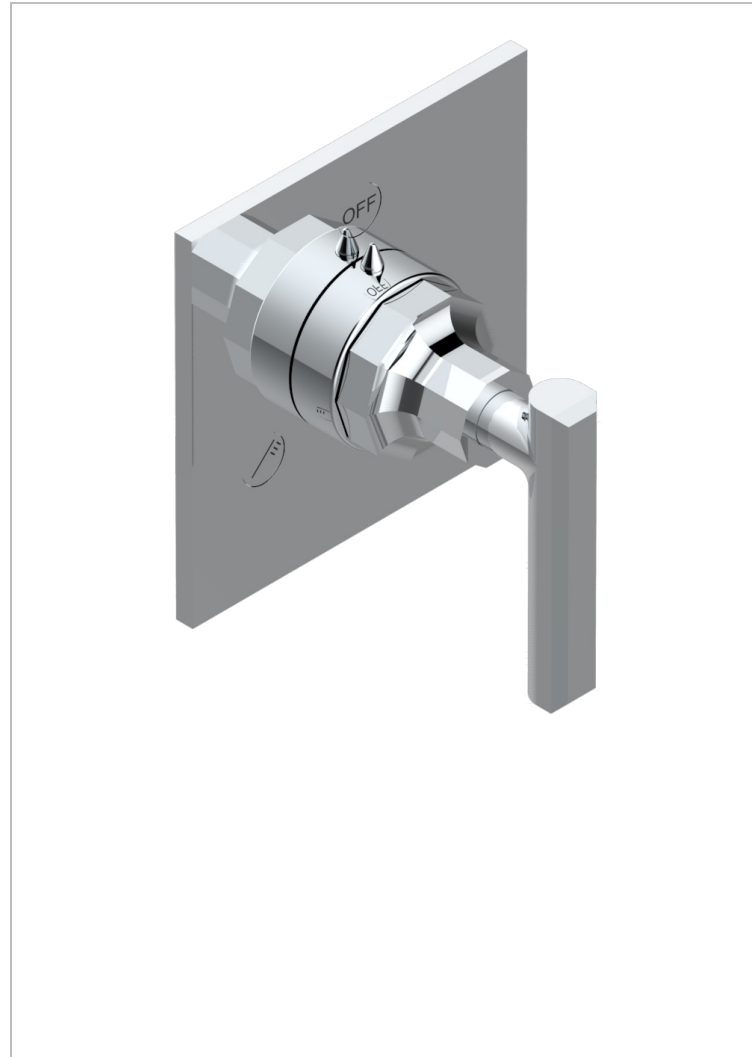

LES ONDES WITH LEVER HANDLES

G8B-48M2SB

Trim for wall mounted diverter - 2 ways ref.48M2 & 3 ways ref.49M3

CHARACTERISTIC

- Les Ondes with lever handles
- Trim for wall mounted diverter - 2 ways ref.48M2 & 3 ways ref.49M3

RELATED SKU'S

- Ref. G00-48M2SOUSA Wall mounted 3-way diverter with ceramic cartridge for concealed installation- 1 inlet 3/4" and 2 outlets 1/2" without shared ports no stop position - no trim
- Ref. G00-48M2SPSUSA Wall mounted 3-way diverter with ceramic cartridge for concealed installation- 1 inlet 3/4" and 2 outlets 1/2" with positive top, no shared ports - no trim
- Ref. G00-49M3SPSUSA Wall mounted 4-way diverter with ceramic cartridge for concealed installation- 1 inlet 3/4" and 3 outlets 1/2" with positive top, no shared ports - no trim