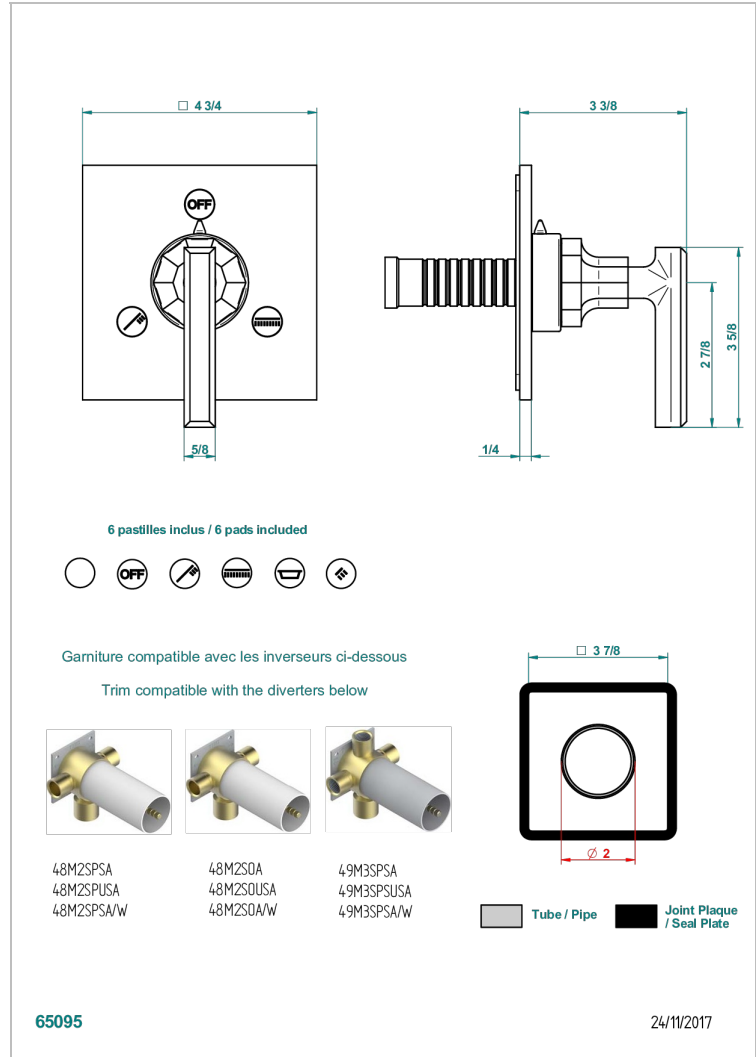

LES ONDES WITH LEVER HANDLES

G8B-48M2SB

Trim for wall mounted diverter - 2 ways ref.48M2 & 3 ways ref.49M3

CHARACTERISTIC

- Les Ondes with lever handles
- Trim for wall mounted diverter - 2 ways ref.48M2 & 3 ways ref.49M3

RELATED SKU'S

- Ref. G00-48M2SOUSA Wall mounted 3-way diverter with ceramic cartridge for concealed installation- 1 inlet 3/4" and 2 outlets 1/2" without shared ports no stop position - no trim
- Ref. G00-48M2SPSUSA Wall mounted 3-way diverter with ceramic cartridge for concealed installation- 1 inlet 3/4" and 2 outlets 1/2" with positive top, no shared ports - no trim
- Ref. G00-49M3SPSUSA Wall mounted 4-way diverter with ceramic cartridge for concealed installation- 1 inlet 3/4" and 3 outlets 1/2" with positive top, no shared ports - no trim