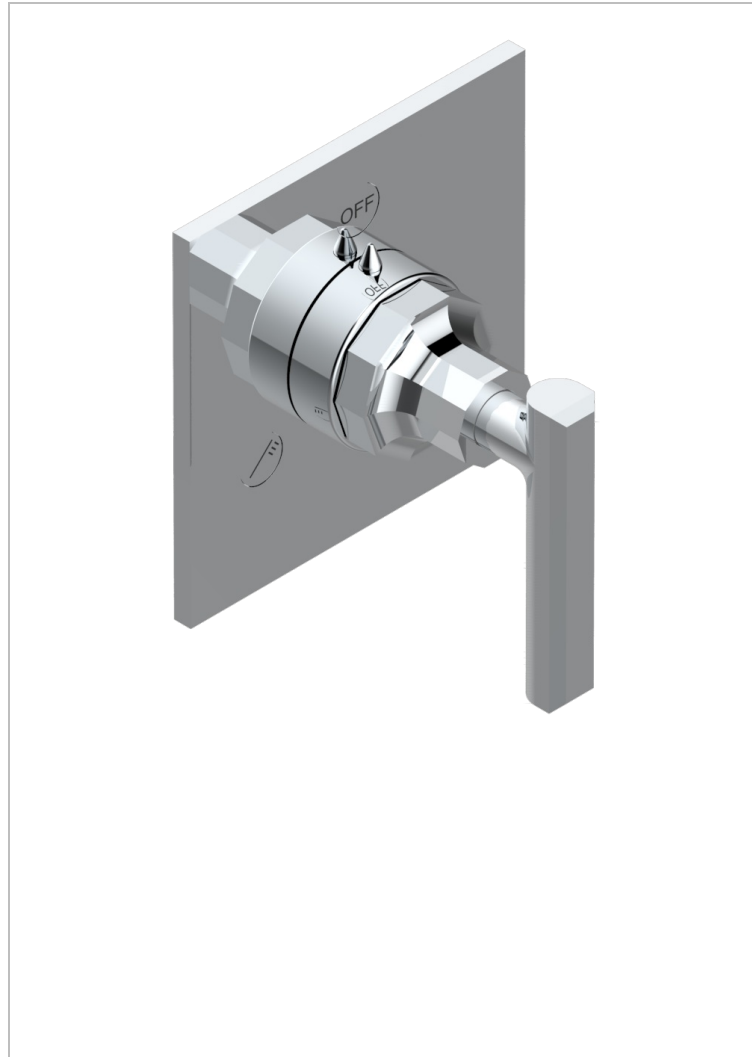

LES ONDES WITH LEVER HANDLES

G8B-48M2SB

Trim for wall mounted diverter - 2 ways ref.48M2 & 3 ways ref.49M3

CHARACTERISTIC

- Les Ondes with lever handles
- Trim for wall mounted diverter - 2 ways ref.48M2 & 3 ways ref.49M3

RELATED SKU'S

- Ref. G00-48M2SOUSA Wall mounted 3-way diverter with ceramic cartridge for concealed installation- 1 inlet 3/4" and 2 outlets 1/2" without shared ports no stop position - no trim
- Ref. G00-48M2SPSUSA Wall mounted 3-way diverter with ceramic cartridge for concealed installation- 1 inlet 3/4" and 2 outlets 1/2" with positive top, no shared ports - no trim
- Ref. G00-49M3SPSUSA Wall mounted 4-way diverter with ceramic cartridge for concealed installation- 1 inlet 3/4" and 3 outlets 1/2" with positive top, no shared ports - no trim