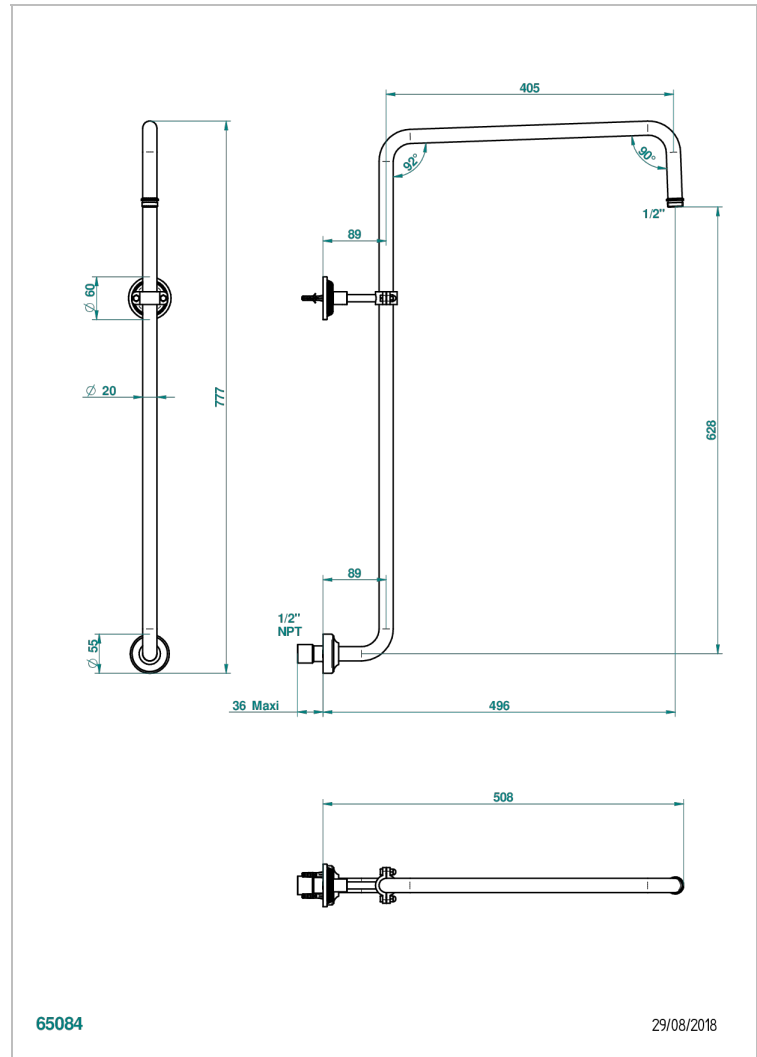

GRAND CENTRAL WHITE ONYX WITH LEVER HANDLES

U9S-83/US

Curved shower arm 1/2"

65084

29/08/2018

CHARACTERISTIC

- Grand central White Onyx with lever handles
- Curved shower arm 1/2"

AVAILABLE FINITIONS

Matt blush PVD - H60
Matt brass color PVD - H50
Matt brown bronze color PVD - F34
Matt chrome (American satin) - C02
Matt gold color PVD - H53
Matt graphite PVD - H65

Matt nickel (American satin) - C01
Matt nickel color PVD - H56
Natural smoked Brass - A13
Nickel antique / Sovereign - H28
Nickel color PVD - H55
Nickel polished - B01