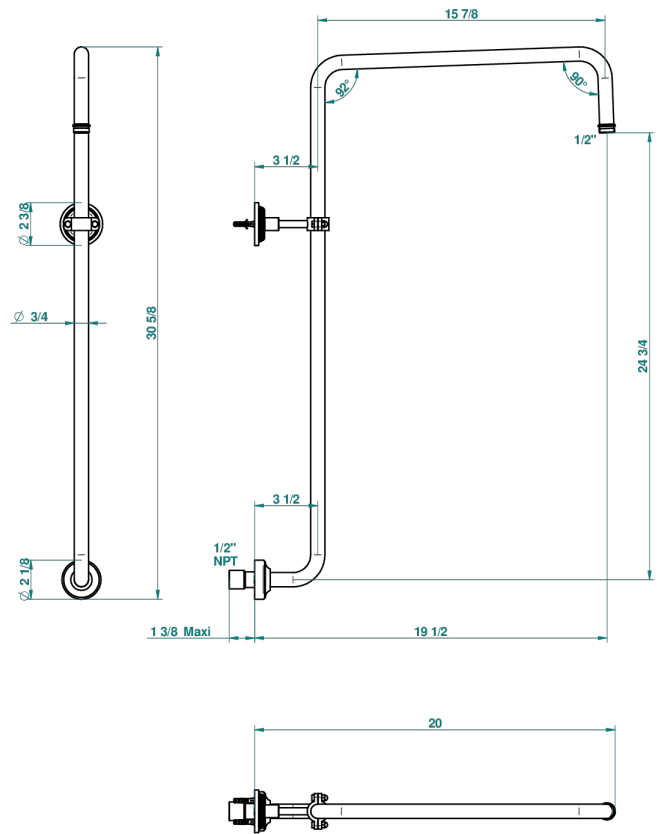

GRAND CENTRAL WHITE ONYX WITH LEVER HANDLES

U9S-83/US

Curved shower arm 1/2"

65084

29/08/2018

CHARACTERISTIC

- Grand central White Onyx with lever handles
- Curved shower arm 1/2"

AVAILABLE FINITIONS