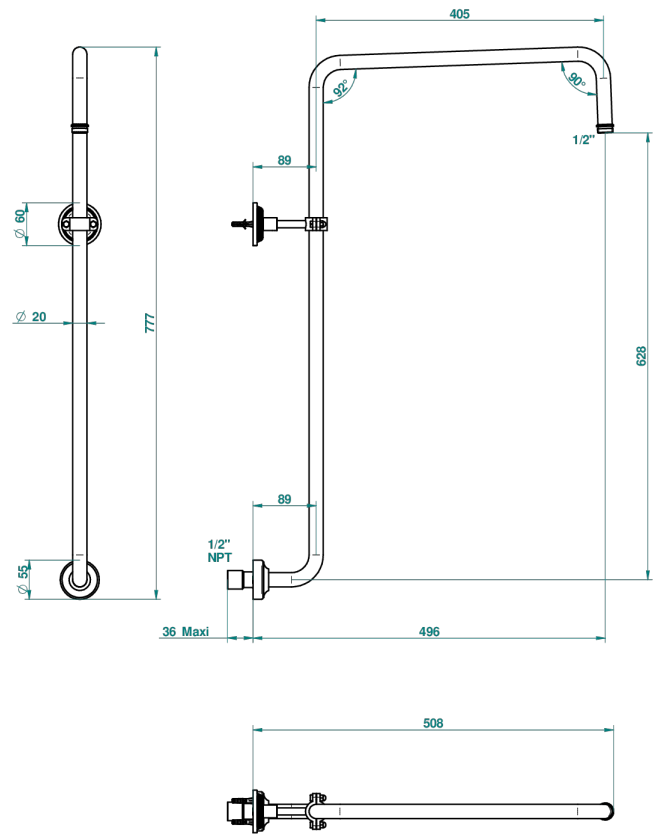

# GRAND CENTRAL WHITE ONYX

U9R-83/US

Curved shower arm 1/2"

65084

29/08/2018

## CHARACTERISTIC

- Grand central White Onyx
- Curved shower arm 1/2"