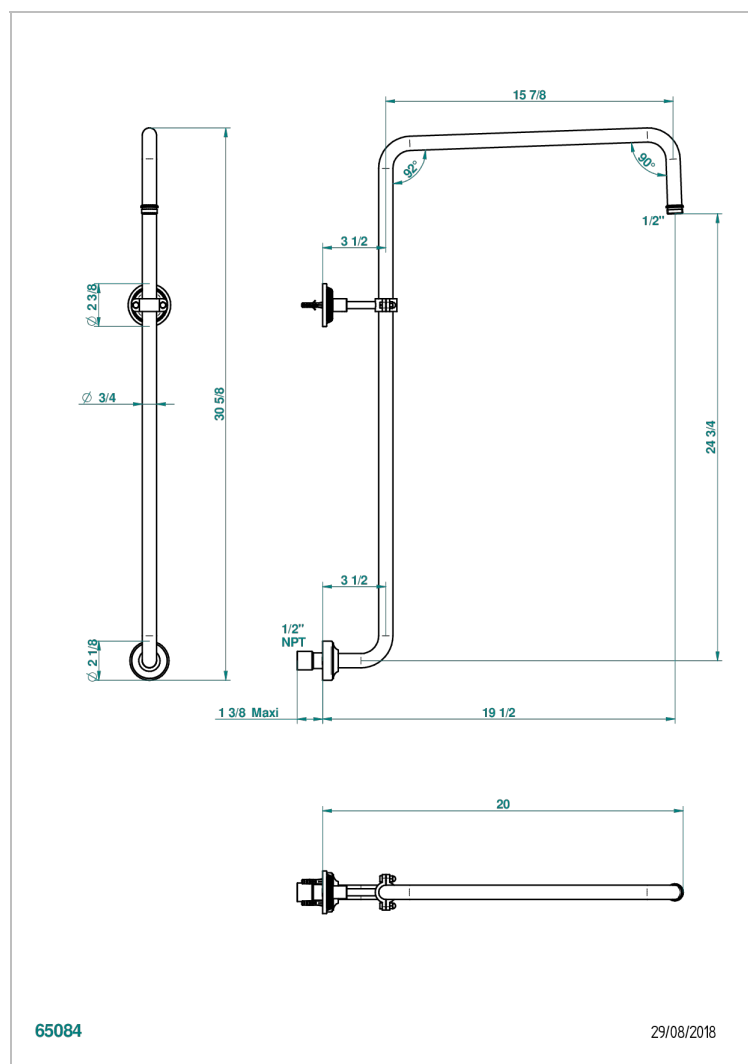

# GRAND CENTRAL WHITE ONYX

U9R-83/US

Curved shower arm 1/2"

THG<sup>®</sup>  
PARIS

## CHARACTERISTIC

- Grand central White Onyx
- Curved shower arm 1/2"