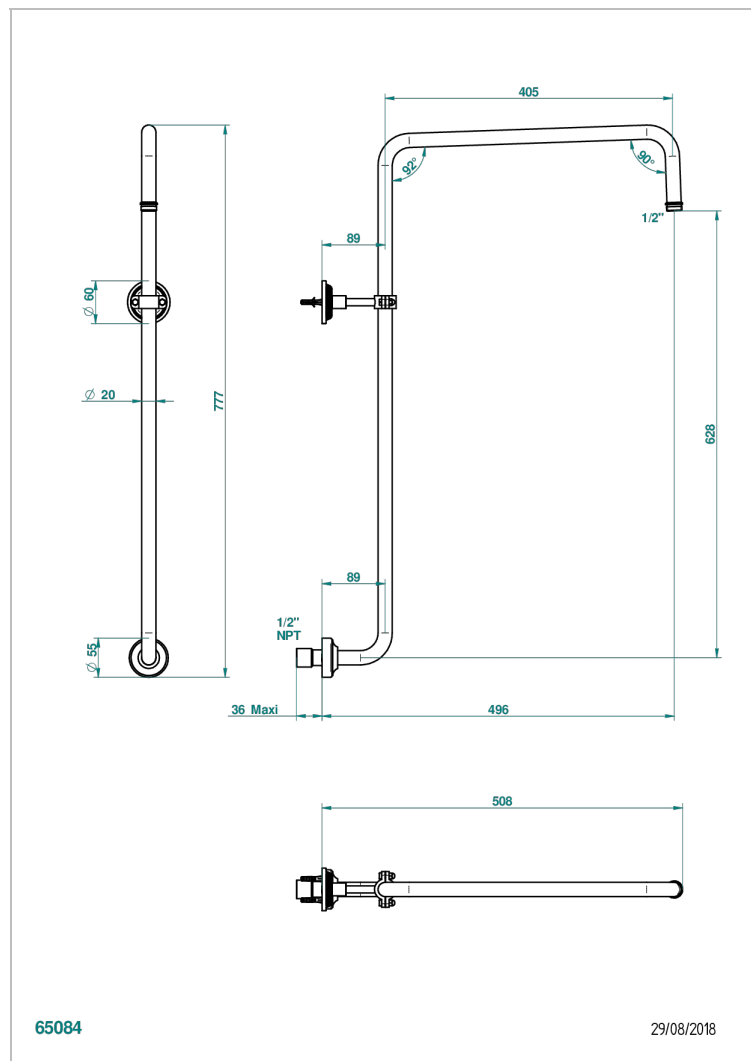

GRAND CENTRAL BLACK ONYX WITH LEVER HANDLES

U9N-83/US

Curved shower arm 1/2"

CHARACTERISTIC

- Grand central Black Onyx with lever handles
- Curved shower arm 1/2"

AVAILABLE FINITIONS

Black ceram - D30
Blush PVD - H62
Brass color PVD - H49
Brown bronze color PVD - F33
Chrome polished - A02
Copper antique matt, coated - H07

Matt nickel (American satin) - C01
Matt nickel color PVD - H56
Natural smoked Brass - A13
Nickel antique / Sovereign - H28
Nickel color PVD - H55
Nickel polished - B01

Soft gold - F30
Soft matt gold - F31
Umber PVD - H66