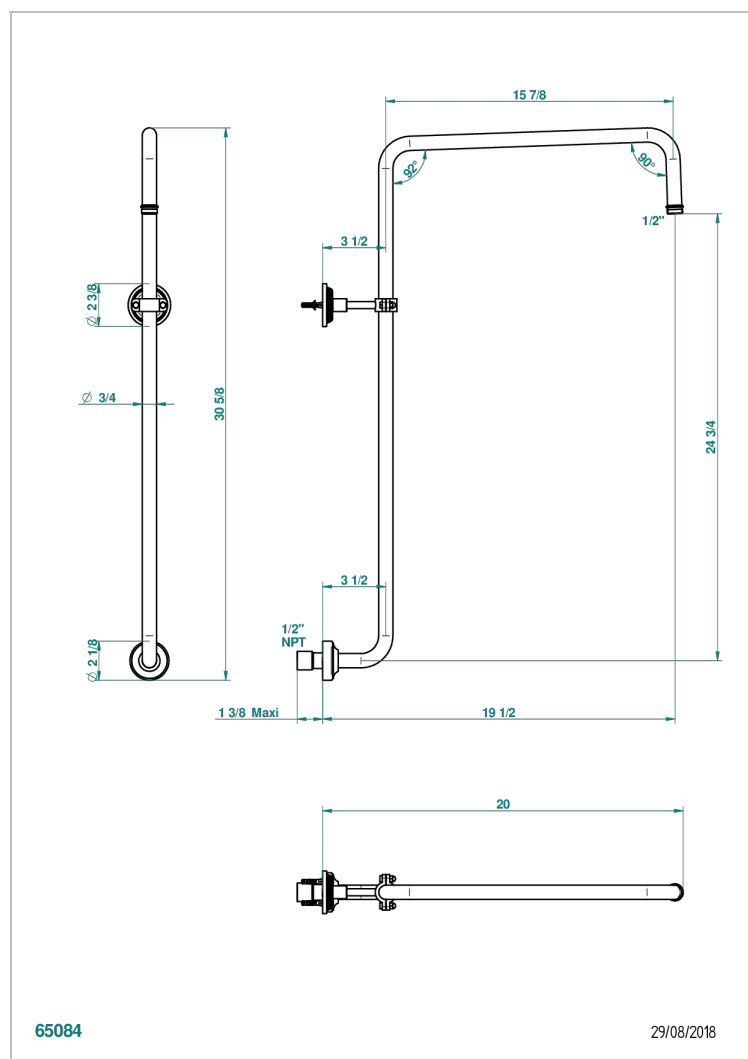

# GRAND CENTRAL BLACK ONYX WITH LEVER HANDLES

U9N-83/US

Curved shower arm 1/2"

65084

29/08/2018

## CHARACTERISTIC

- Grand central Black Onyx with lever handles
- Curved shower arm 1/2"