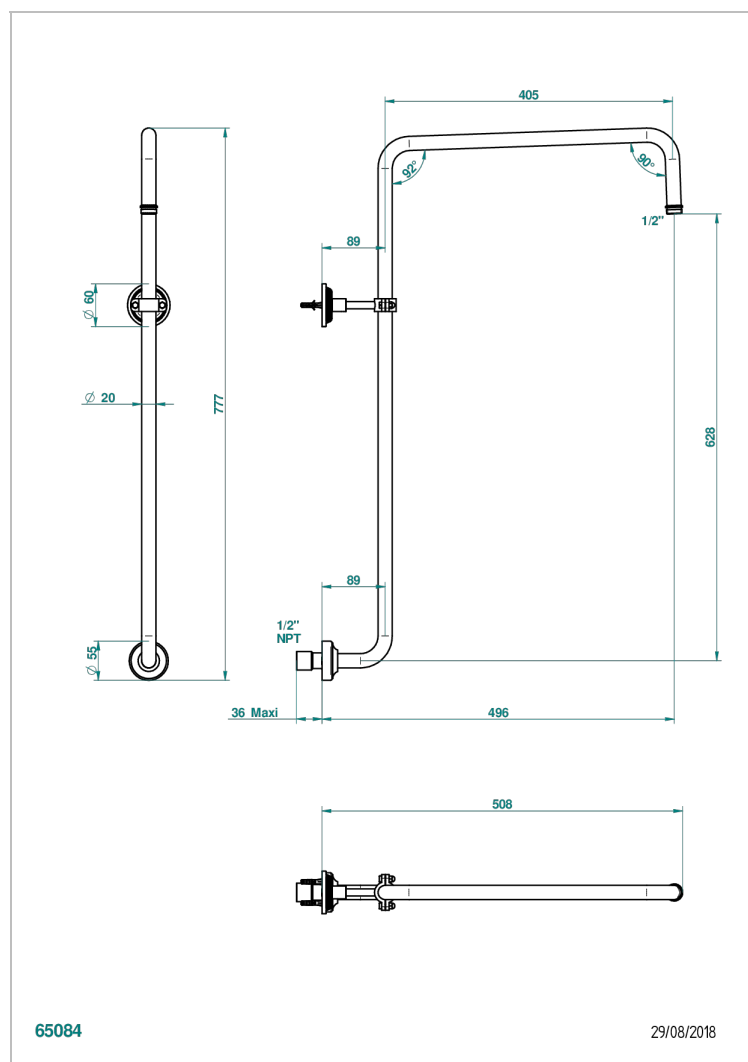

# GRAND CENTRAL BLACK ONYX

U9M-83/US

Curved shower arm 1/2"

THG<sup>®</sup>  
PARIS

## CHARACTERISTIC

- Grand central Black Onyx
- Curved shower arm 1/2"