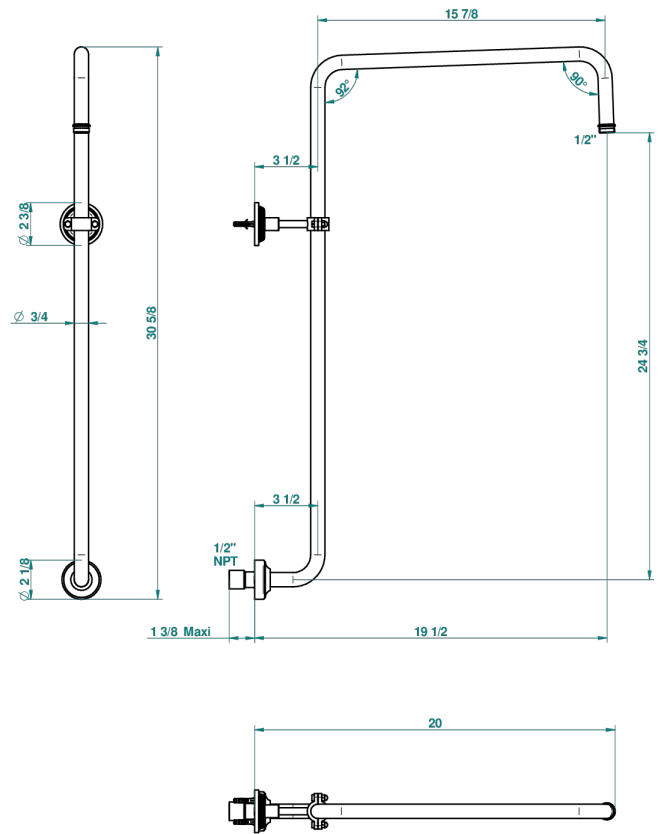

GRAND CENTRAL BLACK ONYX

U9M-83/US

Curved shower arm 1/2"

THG[®]
PARIS

65084

29/08/2018

CHARACTERISTIC

- Grand central Black Onyx
- Curved shower arm 1/2"