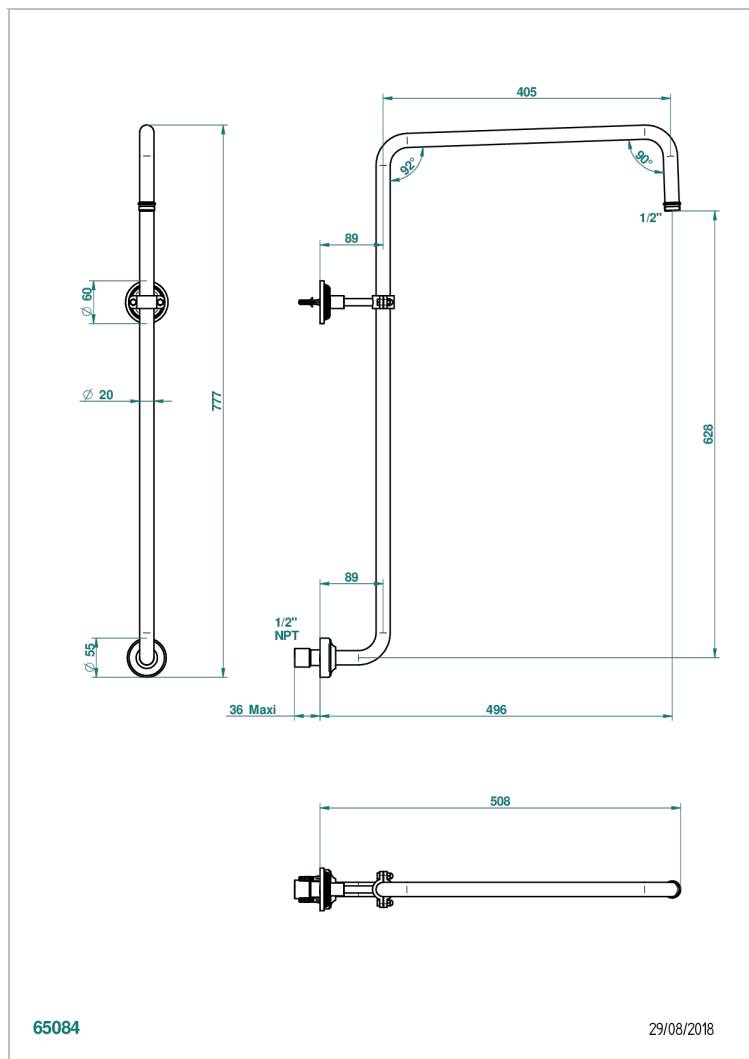

GRAND CENTRAL METAL WITH LEVER HANDLES

U9L-83/US

Curved shower arm 1/2"

CHARACTERISTIC

- Grand central Metal with lever handles
- Curved shower arm 1/2"

AVAILABLE FINITIONS

Black ceram - D30
Blush PVD - H62
Brass color PVD - H49
Brown bronze color PVD - F33
Chrome polished - A02
Copper antique matt, coated - H07

Matt nickel (American satin) - C01
Matt nickel color PVD - H56
Natural smoked Brass - A13
Nickel antique / Sovereign - H28
Nickel color PVD - H55
Nickel polished - B01

Polished chrome with gold inlay - GA1
Soft gold - F30
Soft matt gold - F31
Umber PVD - H66