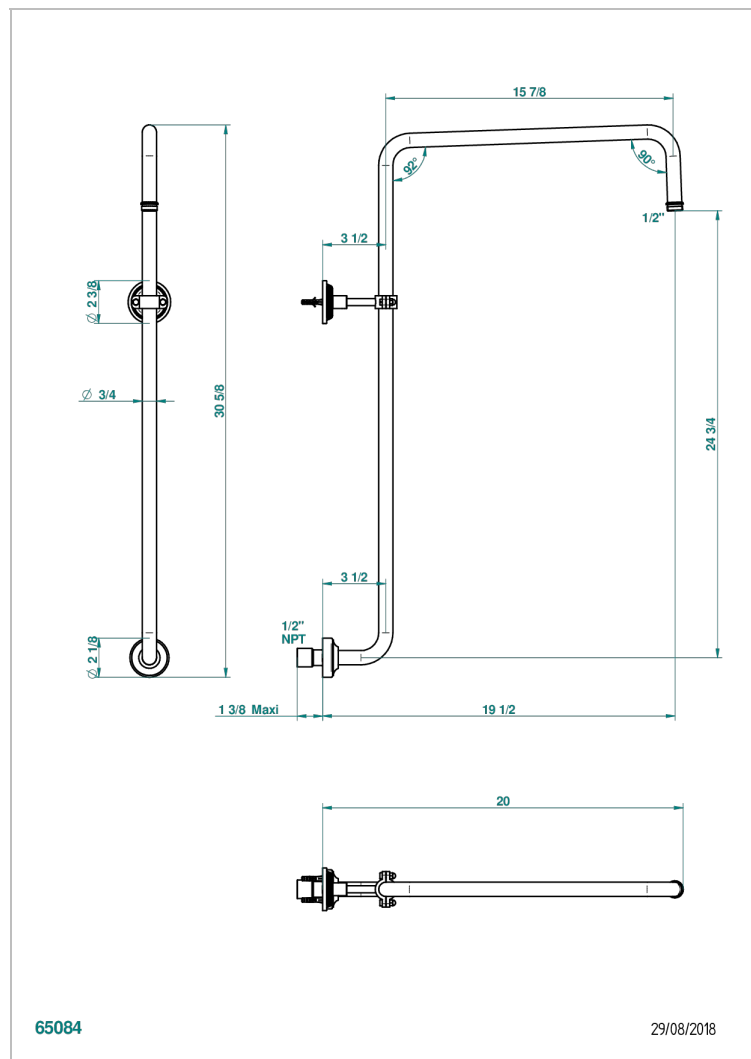

# GRAND CENTRAL METAL WITH LEVER HANDLES

U9L-83/US

Curved shower arm 1/2"

## CHARACTERISTIC

- Grand central Metal with lever handles
- Curved shower arm 1/2"