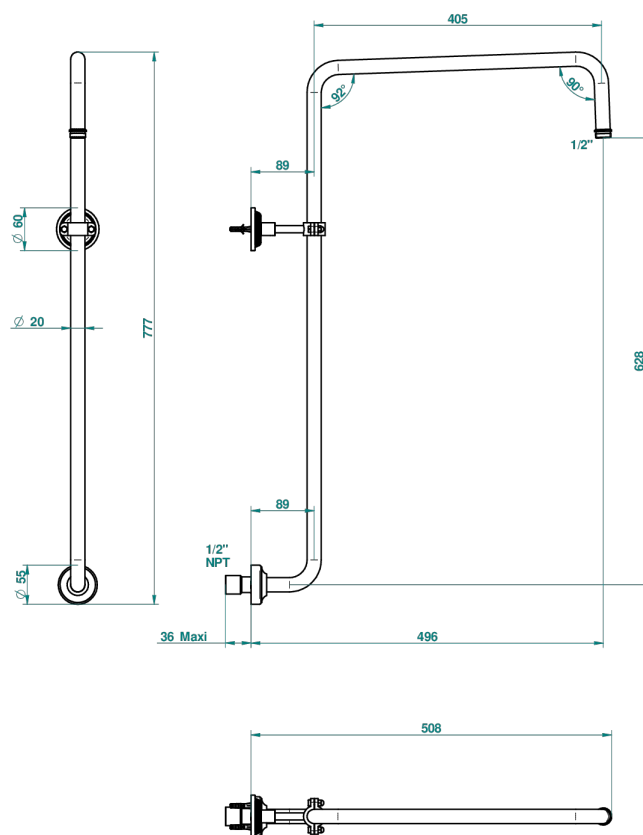

GRAND CENTRAL METAL

U9K-83/US

Curved shower arm 1/2"

THG[®]
PARIS

CHARACTERISTIC

- Grand central Metal
- Curved shower arm 1/2"

AVAILABLE FINITIONS

Black ceram - D30
Blush PVD - H62
Brass color PVD - H49
Brown bronze color PVD - F33
Chrome polished - A02
Copper antique matt, coated - H07

Matt nickel (American satin) - C01
Matt nickel color PVD - H56
Natural smoked Brass - A13
Nickel antique / Sovereign - H28
Nickel color PVD - H55
Nickel polished - B01

Polished chrome with gold inlay - GA1
Soft gold - F30
Soft matt gold - F31
Umber PVD - H66