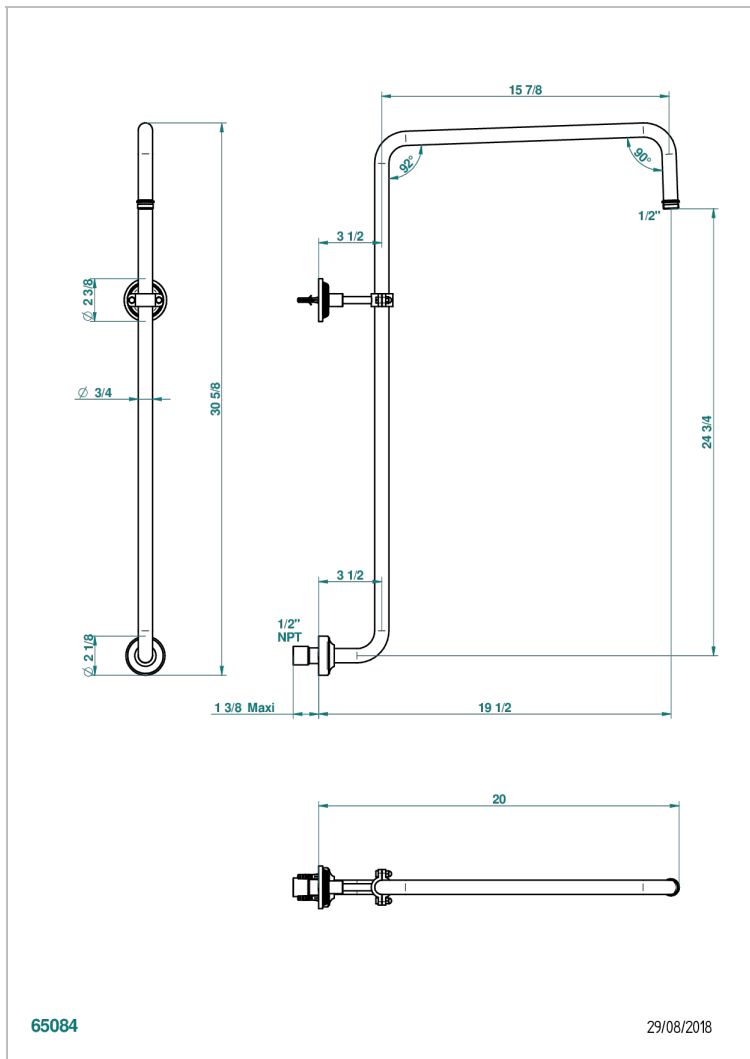

GRAND CENTRAL METAL

U9K-83/US

Curved shower arm 1/2"

THG[®]
PARIS

CHARACTERISTIC

- Grand central Metal
- Curved shower arm 1/2"

AVAILABLE FINITIONS

Black ceram - D30
Blush PVD - H62
Brass color PVD - H49
Brown bronze color PVD - F33
Chrome polished - A02
Copper antique matt, coated - H07

Matt nickel (American satin) - C01
Matt nickel color PVD - H56
Natural smoked Brass - A13
Nickel antique / Sovereign - H28
Nickel color PVD - H55
Nickel polished - B01

Polished chrome with gold inlay - GA1
Soft gold - F30
Soft matt gold - F31
Umber PVD - H66