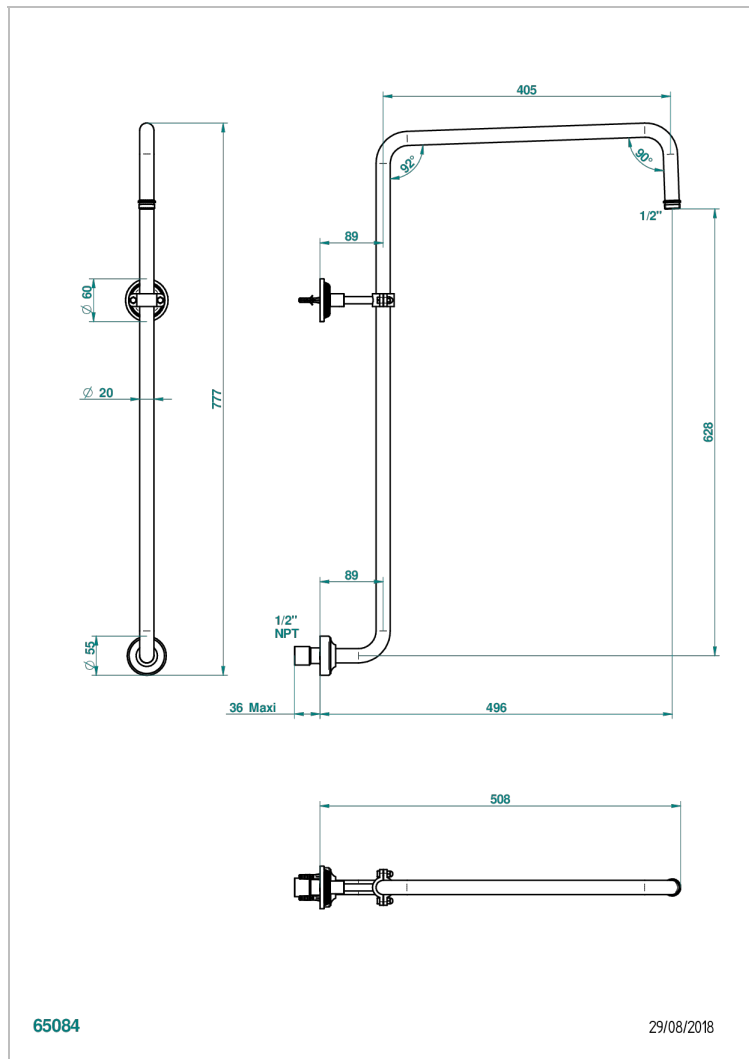

# WEST COAST WHITE ONYX WITH LEVER HANDLES

U9H-83/US

Curved shower arm 1/2"

## CHARACTERISTIC

- West Coast White Onyx with lever handles
- Curved shower arm 1/2"