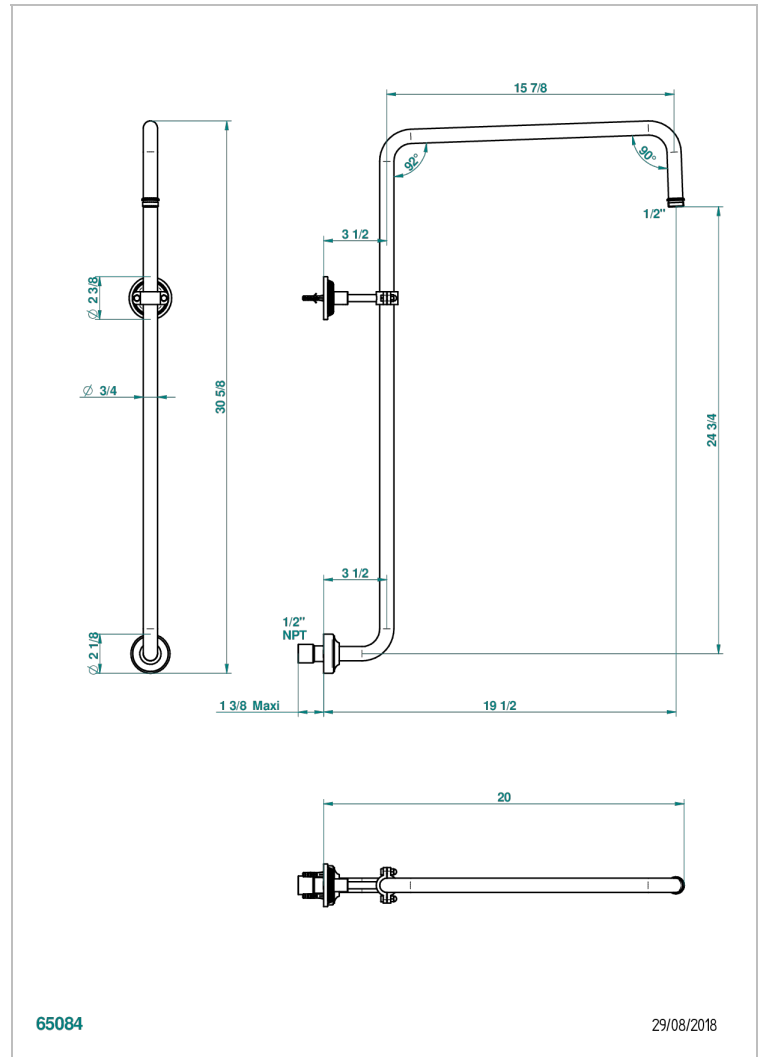

# WEST COAST WHITE ONYX WITH LEVER HANDLES

U9H-83/US

Curved shower arm 1/2"

## CHARACTERISTIC

- West Coast White Onyx with lever handles
- Curved shower arm 1/2"