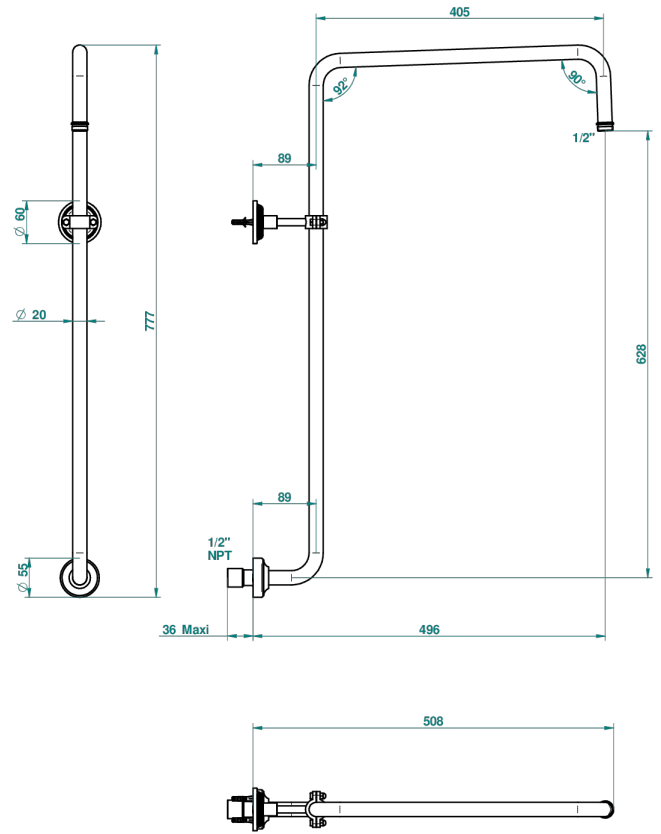

WEST COAST WHITE ONYX

U9G-83/US

Curved shower arm 1/2"

THG[®]
PARIS

CHARACTERISTIC

- West Coast White Onyx
- Curved shower arm 1/2"

AVAILABLE FINITIONS

Black ceram - D30
Blush PVD - H62
Brass color PVD - H49
Brown bronze color PVD - F33
Chrome polished - A02
Copper antique matt, coated - H07

Matt nickel (American satin) - C01
Matt nickel color PVD - H56
Natural smoked Brass - A13
Nickel antique / Sovereign - H28
Nickel color PVD - H55
Nickel polished - B01

Soft gold - F30
Soft matt gold - F31
Umber PVD - H66