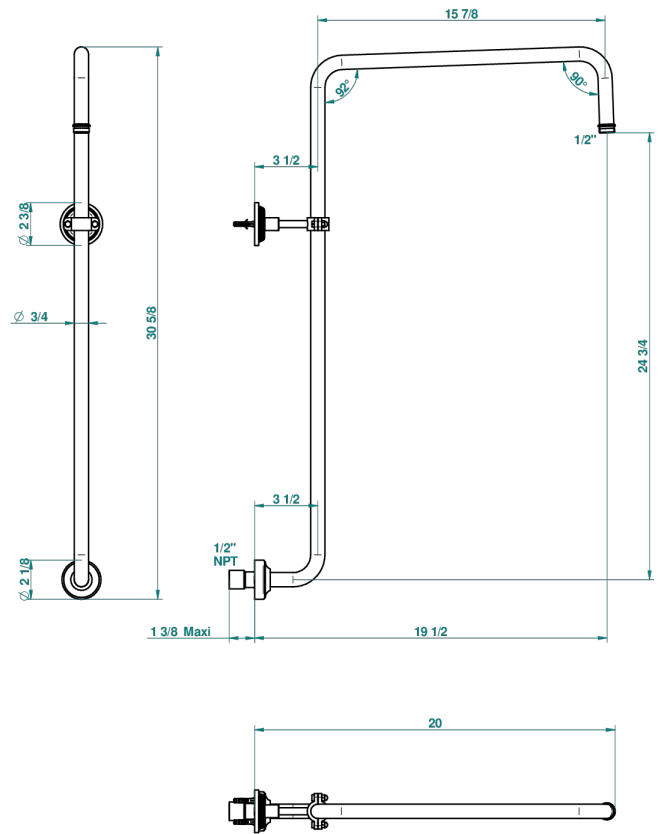

WEST COAST WHITE ONYX

U9G-83/US

Curved shower arm 1/2"

THG[®]
PARIS

65084

29/08/2018

CHARACTERISTIC

- West Coast White Onyx
- Curved shower arm 1/2"