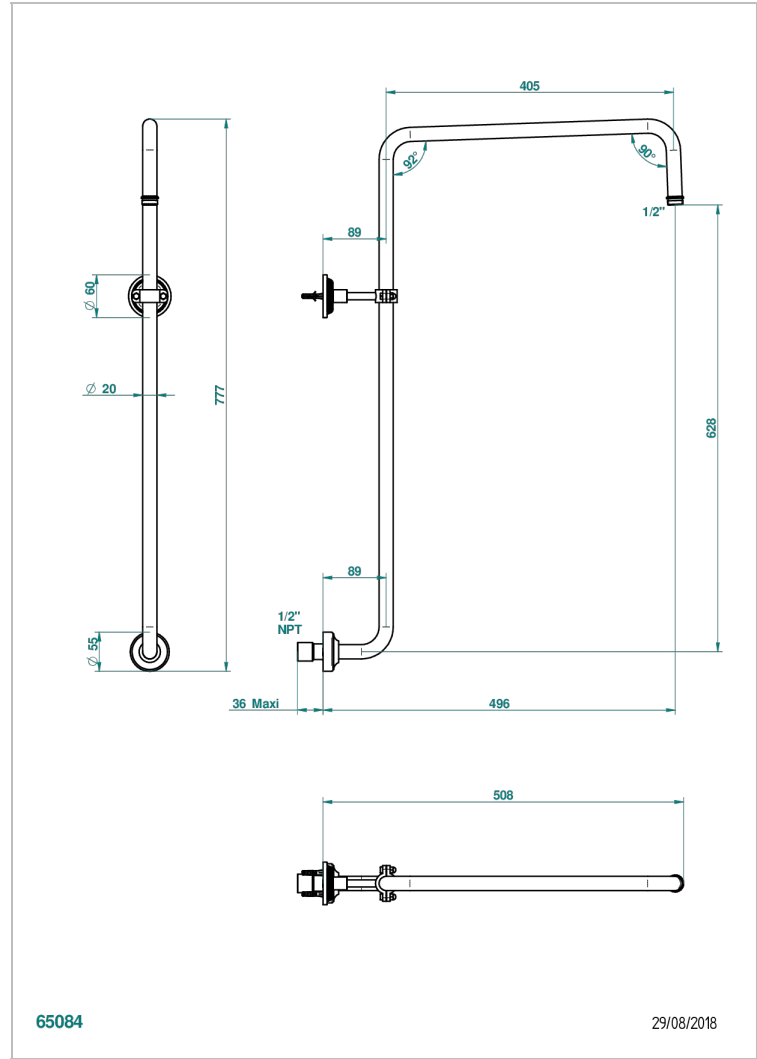

WEST COAST BLACK ONYX WITH LEVER HANDLES

U9F-83/US

Curved shower arm 1/2"

65084

29/08/2018

CHARACTERISTIC

- West Coast Black Onyx with lever handles
- Curved shower arm 1/2"

AVAILABLE FINITIONS

Matt blush PVD - H60
Matt brass color PVD - H50
Matt brown bronze color PVD - F34
Matt chrome (American satin) - C02
Matt gold color PVD - H53
Matt graphite PVD - H65

Matt nickel (American satin) - C01
Matt nickel color PVD - H56
Natural smoked Brass - A13
Nickel antique / Sovereign - H28
Nickel color PVD - H55
Nickel polished - B01