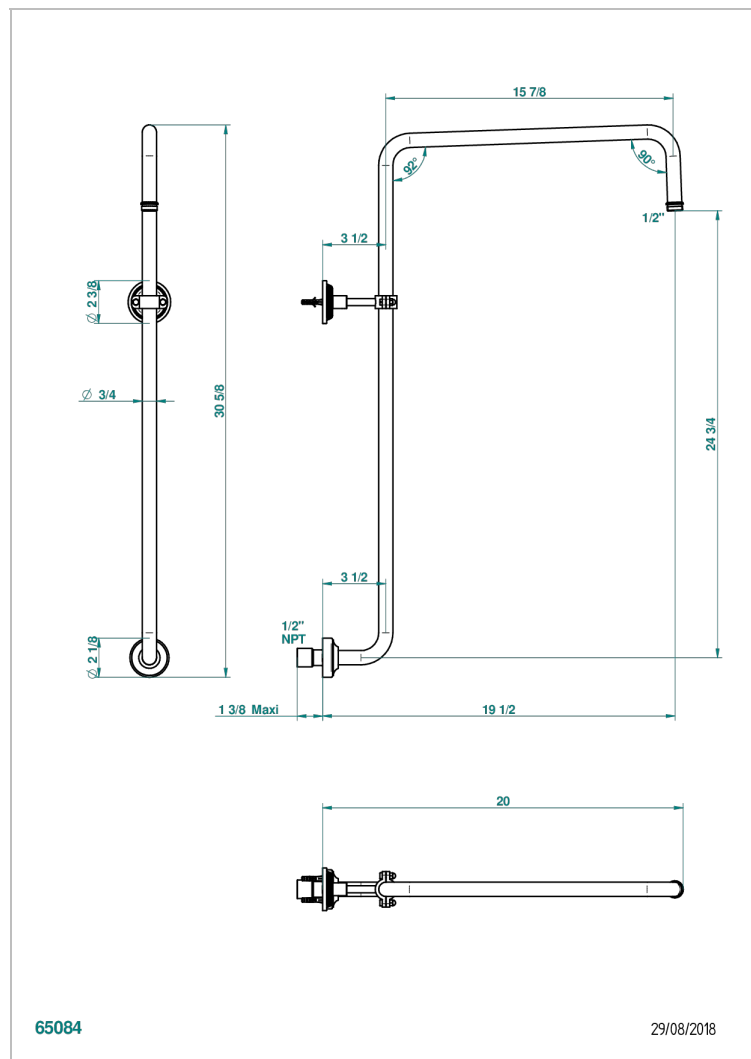

WEST COAST BLACK ONYX WITH LEVER HANDLES

U9F-83/US

Curved shower arm 1/2"

65084

29/08/2018

CHARACTERISTIC

- West Coast Black Onyx with lever handles
- Curved shower arm 1/2"

AVAILABLE FINITIONS