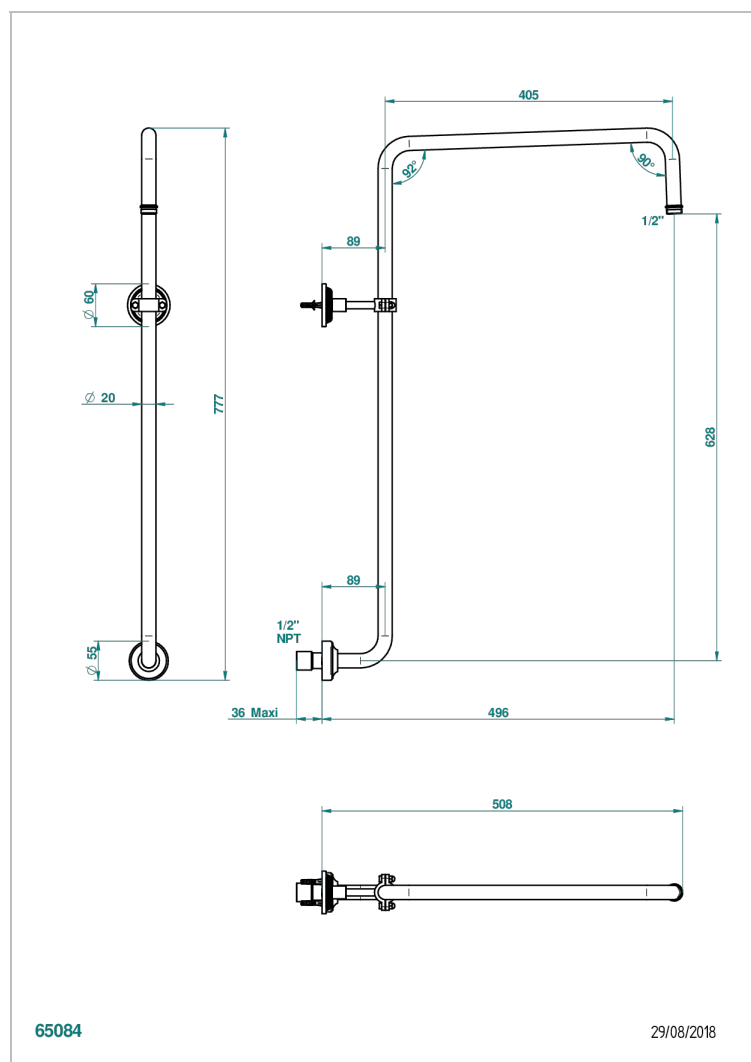

# WEST COAST BLACK ONYX

U9E-83/US

Curved shower arm 1/2"

THG<sup>®</sup>  
PARIS

## CHARACTERISTIC

- West Coast Black Onyx
- Curved shower arm 1/2"