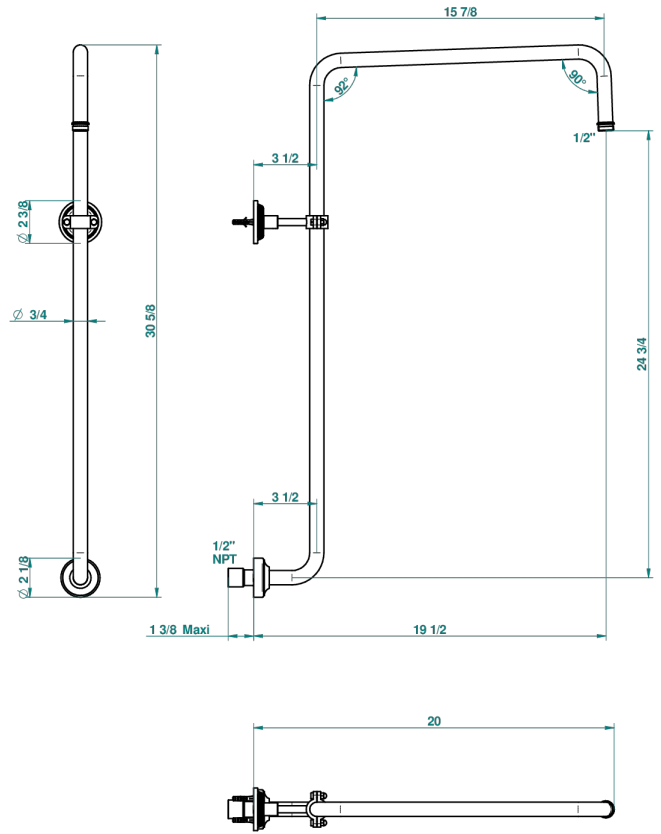

# WEST COAST BLACK ONYX

U9E-83/US

Curved shower arm 1/2"

THG<sup>®</sup>  
PARIS

65084

29/08/2018

## CHARACTERISTIC

- West Coast Black Onyx
- Curved shower arm 1/2"