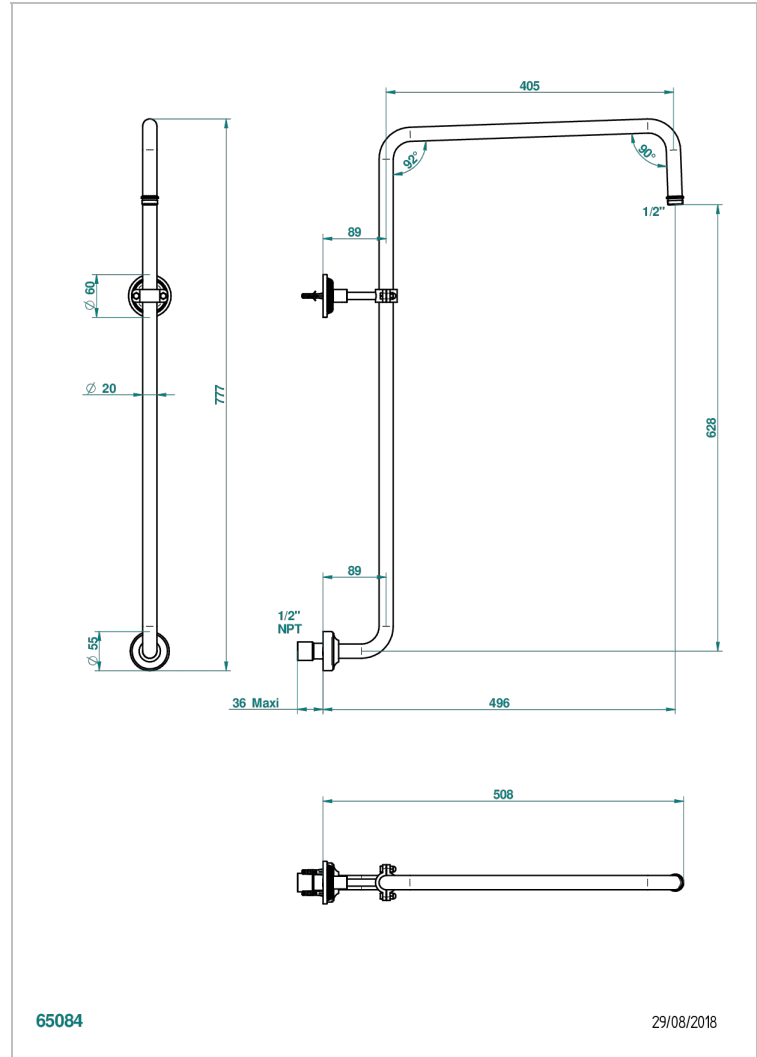

# WEST COAST WITH GUILLOCHE DECOR WITH LEVER HANDLES

U9D-83/US

Curved shower arm 1/2"

65084

29/08/2018

## CHARACTERISTIC

- West coast with Guilloché decor with lever handles
- Curved shower arm 1/2"