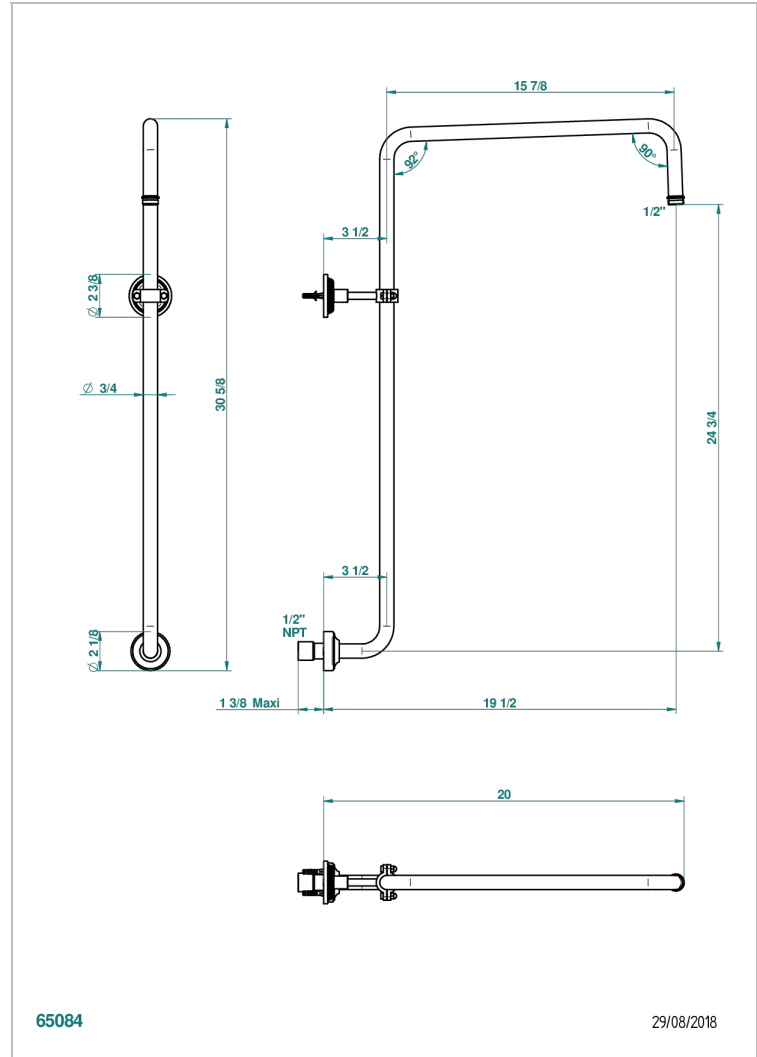

# WEST COAST WITH GUILLOCHE DECOR WITH LEVER HANDLES

U9D-83/US

Curved shower arm 1/2"

65084

29/08/2018

## CHARACTERISTIC

- West coast with Guilloché decor with lever handles
- Curved shower arm 1/2"